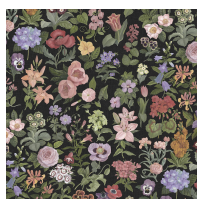

FLORALIA

Écru

WALLPAPER

SKU: 1-WA-FRA-DI-ECR-XXX

AVAILABLE COLOURWAYS

Wallpaper samples are A3 size

(W: 29.7cm x H: 42cm)

Technical Information

Roll Width

3m (9'10") Wallpaper

Roll dimensions: W 180cm x H 300cm (W 5'9" x H 9'10")

A single roll is comprised of 4 x 3m lengths, each 45cm wide (4 x 9'10" panels, each 1'5" wide)

Wall coverage per roll is 5.4m² (58 sq. ft.)