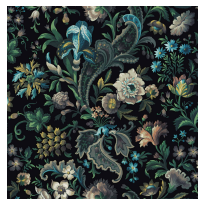

FLORIKA

Petrol

WALLPAPER

SKU: 1-WA-FLO-DI-PET-XXX

AVAILABLE COLOURWAYS

Wallpaper samples are A3 size

(W: 29.7cm x H: 42cm)

Technical Information

Roll Width

3m (9'10") Wallpaper

Roll dimensions: W 180cm x H 300cm (W 5'9" x H 9'10")

A single roll is comprised of 4 x 3m lengths, each 45cm wide (4 x 9'10" panels, each 1'5" wide)

Wall coverage per roll is 5.4m² (58 sq. ft.)