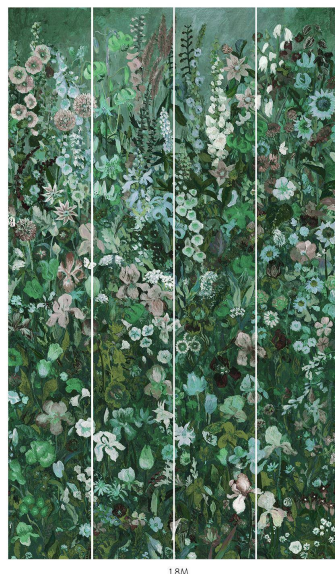

FLORIBUNDA MAGNA

Verde

WALLPAPER

SKU: 1-WA-FLM-DI-VED-XXX

AVAILABLE COLOURWAYS

Wallpaper samples are A3 size

(W: 29.7cm x H: 42cm)

Technical Information

Roll Width

3m (9'10") Wallpaper

Roll dimensions: W 180cm x H 300cm (W 5'9" x H 9'10")

A single roll is comprised of 4 x 3m lengths, each 45cm wide (4 x 9'10" panels, each 1'5" wide)

Wall coverage per roll is 5.4m² (58 sq. ft.)

2m (6'6") Wallpaper

Roll dimensions: W 180cm x H 200cm (W 5'9" x H 6'6")

A single roll is comprised of 4 x 2m lengths, each 45cm wide (4 x 6'6" panels, each 1'5" wide)

Wall coverage per roll is 3.6m². (38.7 sq. ft.)

Product Information

Collection: Floribunda Magna

Colour: Verde

Made in Sweden

Pattern Repeat: 180 x 300 cm

UK Fire Rating: BS1, D0

US Fire rating: Class A

Bespoke measurements and colourways available on request.