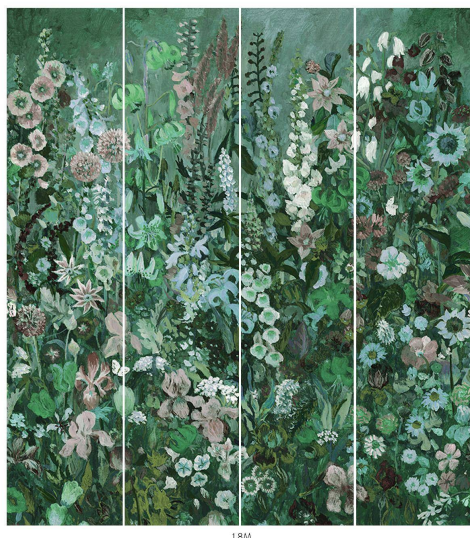

FLORIBUNDA MAGNA

Verde

WALLPAPER

SKU: 1-WA-FLM-DI-VED-XXX

AVAILABLE COLOURWAYS

Wallpaper samples are A3 size

(W: 29.7cm x H: 42cm)

Technical Information

Roll Width

3m (9'10") Wallpaper

Roll dimensions: W 180cm x H 300cm (W 5'9" x H 9'10")

A single roll is comprised of 4 x 3m lengths, each 45cm wide (4 x 9'10" panels, each 1'5" wide)

Wall coverage per roll is 5.4m² (58 sq. ft.)

2m (6'6") Wallpaper

Roll dimensions: W 180cm x H 200cm (W 5'9" x H 6'6")

A single roll is comprised of 4 x 2m lengths, each 45cm wide (4 x 6'6" panels, each 1'5" wide)

Wall coverage per roll is 3.6m². (38.7 sq. ft.)

Product Information

Collection: Floribunda Magna

Colour: Verde

Made in Sweden

Pattern Repeat: 180 x 300 cm

UK Fire Rating: BS1, D0

US Fire rating: Class A

Bespoke measurements and colourways available on request.