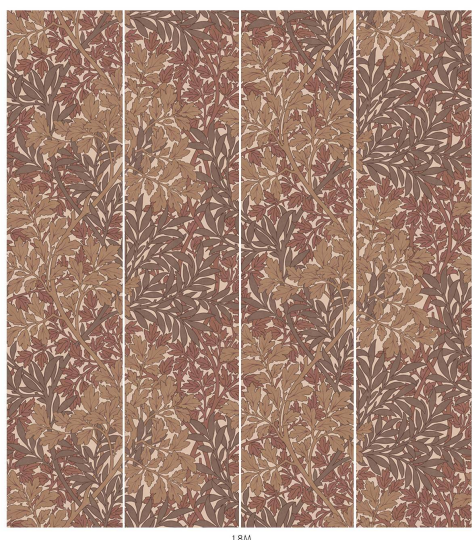

FOLIAGE MAGNA

Earth

WALLPAPER

SKU: 1-WA-FLG-DI-EAR-XXX

AVAILABLE COLOURWAYS

Wallpaper samples are A3 size

(W: 29.7cm x H: 42cm)

Technical Information

Roll Width

3m (9'10") Wallpaper

Roll dimensions: W 180cm x H 300cm (W 5'9" x H 9'10")

A single roll is comprised of 4 x 3m lengths, each 45cm wide (4 x 9'10" panels, each 1'5" wide)

Wall coverage per roll is 5.4m² (58 sq. ft.)

2m (6'6") Wallpaper

Roll dimensions: W 180cm x H 200cm (W 5'9" x H 6'6")

A single roll is comprised of 4 x 2m lengths, each 45cm wide (4 x 6'6" panels, each 1'5" wide)

Wall coverage per roll is 3.6m². (38.7 sq. ft.)

Product Information

Collection: Foliage Magna

Colour: Earth

Made in Sweden

Pattern Repeat: 180 x 113cm

UK Fire Rating: BS1, D0

US Fire rating: Class A

Bespoke measurements and colourways available on request.