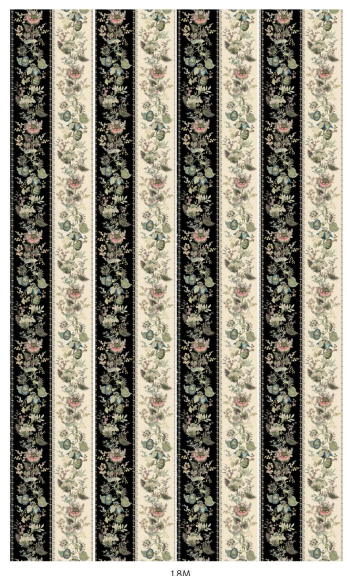

FLORA FANTASIA

Stripe

WALLPAPER

SKU: 1-WA-FLF-DI-STR-XXX

AVAILABLE COLOURWAYS

Wallpaper samples are A3 size

(W: 29.7cm x H: 42cm)

Technical Information

Roll Width

3m (9'10") Wallpaper

Roll dimensions: W 180cm x H 300cm (W 5'9" x H 9'10")

A single roll is comprised of 4 x 3m lengths, each 45cm wide (4 x 9'10" panels, each 1'5" wide)

Wall coverage per roll is 5.4m² (58 sq. ft.)

2m (6'6") Wallpaper

Roll dimensions: W 180cm x H 200cm (W 5'9" x H 6'6")

A single roll is comprised of 4 x 2m lengths, each 45cm wide (4 x 6'6" panels, each 1'5" wide)

Wall coverage per roll is 3.6m². (38.7 sq. ft.)

Product Information

Collection: Flora Fantasia

Colour: Stripe

Made in Sweden

Pattern Repeat: 45 x 59.3 cm

UK Fire Rating: BS1, D0

US Fire rating: Class A

Bespoke measurements and colourways available on request.