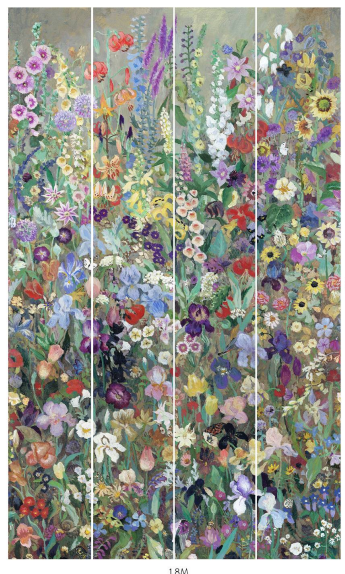

FLORIBUNDA MAGNA

Zenith

WALLPAPER

SKU: 1-WA-FLB-DI-ZEI-XXX

AVAILABLE COLOURWAYS

Wallpaper samples are A3 size

(W: 29.7cm x H: 42cm)

Technical Information

Roll Width

3m (9'10") Wallpaper

Roll dimensions: W 180cm x H 300cm (W 5'9" x H 9'10")

A single roll is comprised of 4 x 3m lengths, each 45cm wide (4 x 9'10" panels, each 1'5" wide)

Wall coverage per roll is 5.4m² (58 sq. ft.)

2m (6'6") Wallpaper

Roll dimensions: W 180cm x H 200cm (W 5'9" x H 6'6")

A single roll is comprised of 4 x 2m lengths, each 45cm wide (4 x 6'6" panels, each 1'5" wide)

Wall coverage per roll is 3.6m². (38.7 sq. ft.)

Product Information

Collection: Floribunda Magna

Colour: Zenith

Made in Sweden

Pattern Repeat: 180 x 300 cm

UK Fire Rating: BS1, D0

US Fire rating: Class A

Bespoke measurements and colourways available on request.