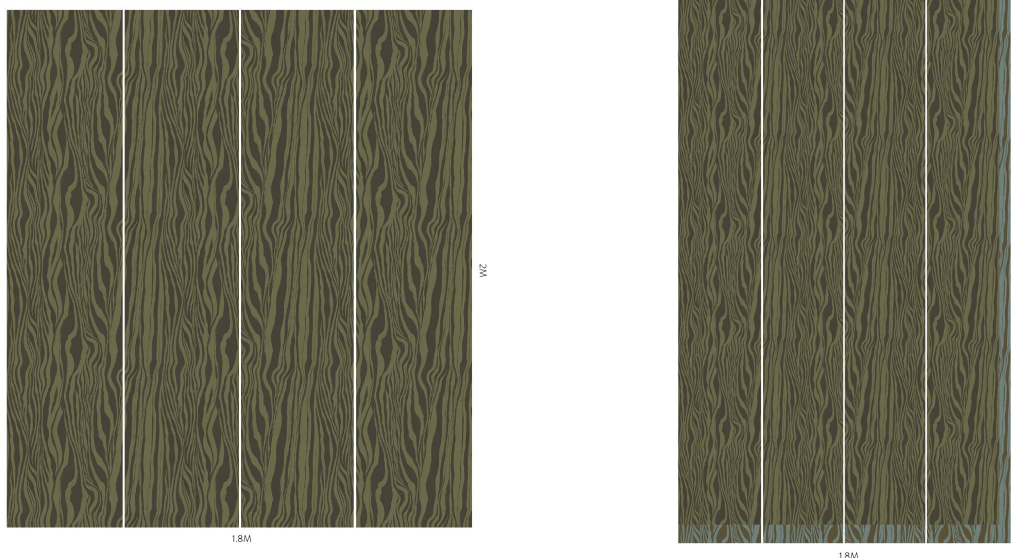

DAZZLE

Laurustine

WALLPAPER

SKU: 1-WA-DAZ-DI-LAU-XXX

AVAILABLE COLOURWAYS

Wallpaper samples are A3 size

(W: 29.7cm x H: 42cm)

Technical Information

Roll Width

3m (9'10") Wallpaper

Roll dimensions: W 180cm x H 300cm (W 5'9" x H 9'10")

A single roll is comprised of 4 x 3m lengths, each 45cm wide (4 x 9'10" panels, each 1'5" wide)

Wall coverage per roll is 5.4m² (58 sq. ft.)

2m (6'6") Wallpaper

Roll dimensions: W 180cm x H 200cm (W 5'9" x H 6'6")

A single roll is comprised of 4 x 2m lengths, each 45cm wide (4 x 6'6" panels, each 1'5" wide)

Wall coverage per roll is 3.6m². (38.7 sq. ft.)

Product Information

Collection: Dazzle

Colour: Laurustine

Made in Sweden

Pattern Repeat: 60 x 57.4cm

UK Fire Rating: BS1, D0

US Fire rating: Class A

Bespoke measurements and colourways available on request.