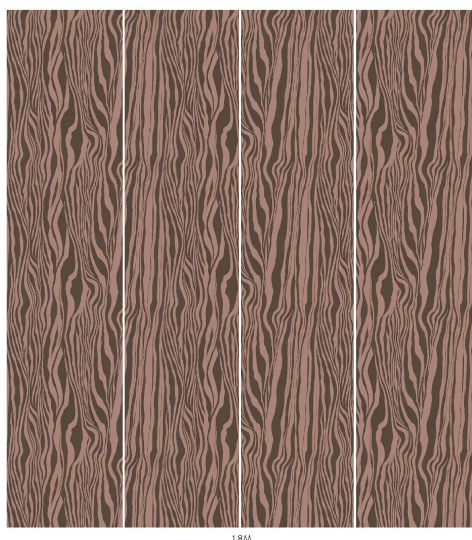

DAZZLE

Cosmos

WALLPAPER

SKU: 1-WA-DAZ-DI-COS-XXX

AVAILABLE COLOURWAYS

Wallpaper samples are A3 size

(W: 29.7cm x H: 42cm)

Technical Information

Roll Width

3m (9'10") Wallpaper

Roll dimensions: W 180cm x H 300cm (W 5'9" x H 9'10")

A single roll is comprised of 4 x 3m lengths, each 45cm wide (4 x 9'10" panels, each 1'5" wide)

Wall coverage per roll is 5.4m² (58 sq. ft.)

2m (6'6") Wallpaper

Roll dimensions: W 180cm x H 200cm (W 5'9" x H 6'6")

A single roll is comprised of 4 x 2m lengths, each 45cm wide (4 x 6'6" panels, each 1'5" wide)

Wall coverage per roll is 3.6m². (38.7 sq. ft.)

Product Information

Collection: Dazzle

Colour: Cosmos

Made in Sweden

Pattern Repeat: 60 x 57.4cm

UK Fire Rating: BS1, D0

US Fire rating: Class A

Bespoke measurements and colourways available on request.