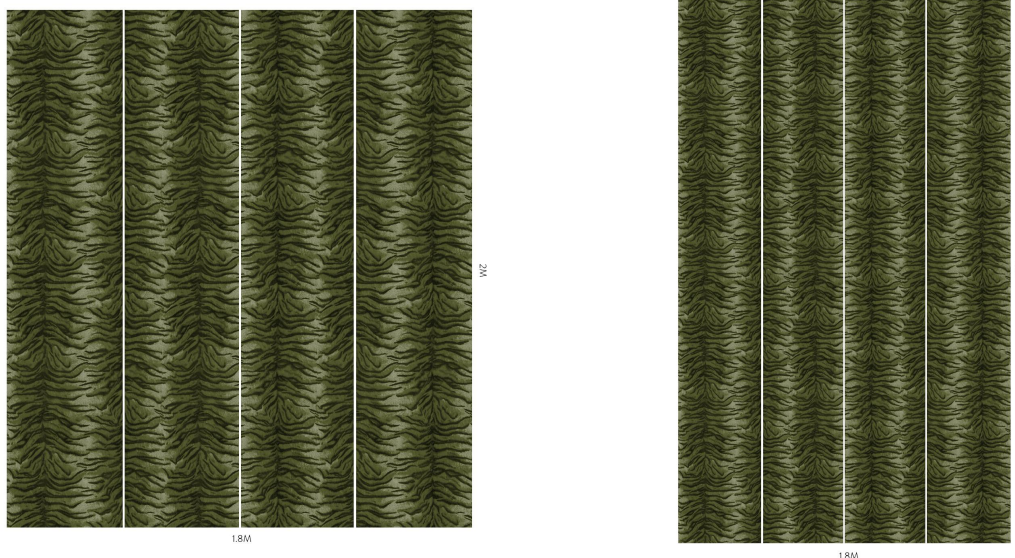

CASPIAN

Laurustine

WALLPAPER

SKU: 1-WA-CPN-DI-LAU-XXX

AVAILABLE COLOURWAYS

Wallpaper samples are A3 size

(W: 29.7cm x H: 42cm)

Technical Information

Roll Width

3m (9'10") Wallpaper

Roll dimensions: W 180cm x H 300cm (W 5'9" x H 9'10")

A single roll is comprised of 4 x 3m lengths, each 45cm wide (4 x 9'10" panels, each 1'5" wide)

Wall coverage per roll is 5.4m² (58 sq. ft.)

2m (6'6") Wallpaper

Roll dimensions: W 180cm x H 200cm (W 5'9" x H 6'6")

A single roll is comprised of 4 x 2m lengths, each 45cm wide (4 x 6'6" panels, each 1'5" wide)

Wall coverage per roll is 3.6m². (38.7 sq. ft.)

Product Information

Collection: Caspian

Colour: Laurustine

Made in Sweden

Pattern Repeat: 60 x 82.9cm

UK Fire Rating: BS1, D0

US Fire rating: Class A

Bespoke measurements and colourways available on request.