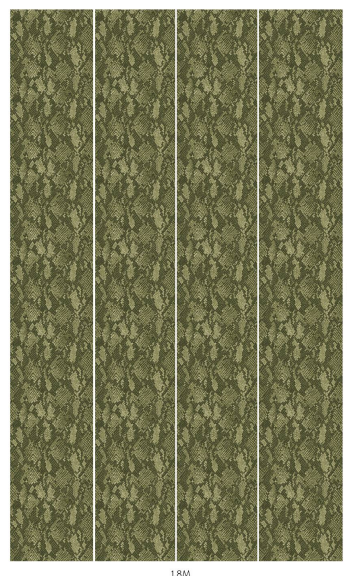

COBRA

Laurustine

WALLPAPER

SKU: 1-WA-COB-DI-LAU-XXX

AVAILABLE COLOURWAYS

Wallpaper samples are A3 size

(W: 29.7cm x H: 42cm)

Technical Information

Roll Width

3m (9'10") Wallpaper

Roll dimensions: W 180cm x H 300cm (W 5'9" x H 9'10")

A single roll is comprised of 4 x 3m lengths, each 45cm wide (4 x 9'10" panels, each 1'5" wide)

Wall coverage per roll is 5.4m² (58 sq. ft.)

2m (6'6") Wallpaper

Roll dimensions: W 180cm x H 200cm (W 5'9" x H 6'6")

A single roll is comprised of 4 x 2m lengths, each 45cm wide (4 x 6'6" panels, each 1'5" wide)

Wall coverage per roll is 3.6m². (38.7 sq. ft.)

Product Information

Collection: Cobra

Colour: Laurustine

Made in Sweden

Pattern Repeat: 45 x 44.2cm

UK Fire Rating: BS1, D0

US Fire rating: Class A

Bespoke measurements and colourways available on request.