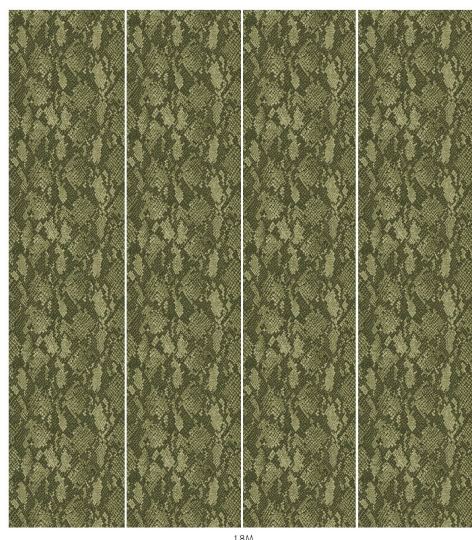

COBRA

Laurustine

WALLPAPER

SKU: 1-WA-COB-DI-LAU-XXX

AVAILABLE COLOURWAYS

Wallpaper samples are A3 size

(W: 29.7cm x H: 42cm)

Technical Information

Roll Width

3m (9'10") Wallpaper

Roll dimensions: W 180cm x H 300cm (W 5'9" x H 9'10")

A single roll is comprised of 4 x 3m lengths, each 45cm wide (4 x 9'10" panels, each 1'5" wide)

Wall coverage per roll is 5.4m² (58 sq. ft.)

2m (6'6") Wallpaper

Roll dimensions: W 180cm x H 200cm (W 5'9" x H 6'6")

A single roll is comprised of 4 x 2m lengths, each 45cm wide (4 x 6'6" panels, each 1'5" wide)

Wall coverage per roll is 3.6m². (38.7 sq. ft.)

Product Information

Collection: Cobra

Colour: Laurustine

Made in Sweden

Pattern Repeat: 45 x 44.2cm

UK Fire Rating: BS1, D0

US Fire rating: Class A

Bespoke measurements and colourways available on request.