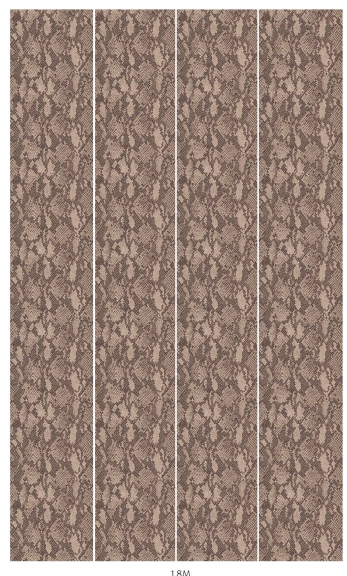

COBRA

Earth

WALLPAPER

SKU: 1-WA-COB-DI-EAR-XXX

AVAILABLE COLOURWAYS

Wallpaper samples are A3 size

(W: 29.7cm x H: 42cm)

Technical Information

Roll Width

3m (9'10") Wallpaper

Roll dimensions: W 180cm x H 300cm (W 5'9" x H 9'10")

A single roll is comprised of 4 x 3m lengths, each 45cm wide (4 x 9'10" panels, each 1'5" wide)

Wall coverage per roll is 5.4m² (58 sq. ft.)

2m (6'6") Wallpaper

Roll dimensions: W 180cm x H 200cm (W 5'9" x H 6'6")

A single roll is comprised of 4 x 2m lengths, each 45cm wide (4 x 6'6" panels, each 1'5" wide)

Wall coverage per roll is 3.6m². (38.7 sq. ft.)

Product Information

Collection: Cobra

Colour: Earth

Made in Sweden

Pattern Repeat: 45 x 44.2cm

UK Fire Rating: BS1, D0

US Fire rating: Class A

Bespoke measurements and colourways available on request.