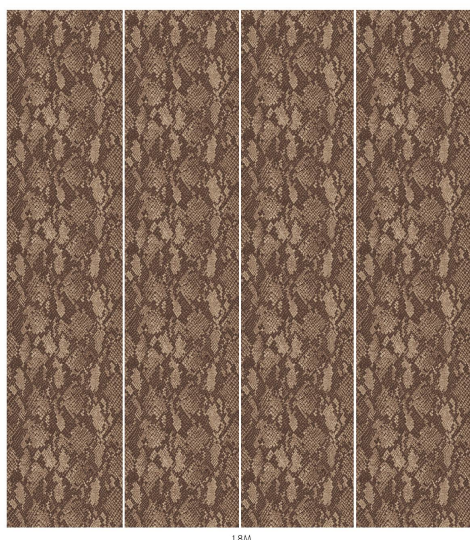

COBRA

Cocoa

WALLPAPER

SKU: 1-WA-COB-DI-CHO-XXX

AVAILABLE COLOURWAYS

Wallpaper samples are A3 size

(W: 29.7cm x H: 42cm)

Technical Information

Roll Width

3m (9'10") Wallpaper

Roll dimensions: W 180cm x H 300cm (W 5'9" x H 9'10")

A single roll is comprised of 4 x 3m lengths, each 45cm wide (4 x 9'10" panels, each 1'5" wide)

Wall coverage per roll is 5.4m² (58 sq. ft.)

2m (6'6") Wallpaper

Roll dimensions: W 180cm x H 200cm (W 5'9" x H 6'6")

A single roll is comprised of 4 x 2m lengths, each 45cm wide (4 x 6'6" panels, each 1'5" wide)

Wall coverage per roll is 3.6m². (38.7 sq. ft.)

Product Information

Collection: Cobra

Colour: Cocoa

Made in Sweden

Pattern Repeat: 45 x 44.2cm

UK Fire Rating: BS1, D0

US Fire rating: Class A

Bespoke measurements and colourways available on request.