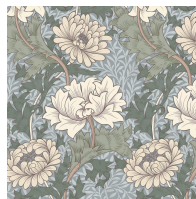

# CHRYSANTHEMUM

Sap

WALLPAPER

SKU: 1-WA-CHM-DI-SAP-XXX

## AVAILABLE COLOURWAYS

Wallpaper samples are A3 size

(W: 29.7cm x H: 42cm)