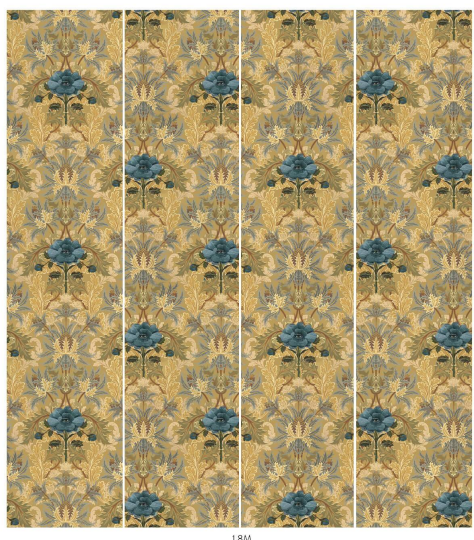

# THE BLUE ROSE

Aurelian

WALLPAPER

SKU: 1-WA-BRW-DI-AUO-XXX

Wallpaper samples are A3 size

(W: 29.7cm x H: 42cm)

### Roll Width

#### 3m (9'10") Wallpaper

Roll dimensions: W 180cm x H 300cm (W 5'9" x H 9'10")

A single roll is comprised of 4 x 3m lengths, each 45cm wide (4 x 9'10" panels, each 1'5" wide)

Wall coverage per roll is 5.4m<sup>2</sup> (58 sq. ft.)

#### 2m (6'6") Wallpaper

Roll dimensions: W 180cm x H 200cm (W 5'9" x H 6'6")

A single roll is comprised of 4 x 2m lengths, each 45cm wide (4 x 6'6" panels, each 1'5" wide)

Wall coverage per roll is 3.6m<sup>2</sup>. (38.7 sq. ft.)