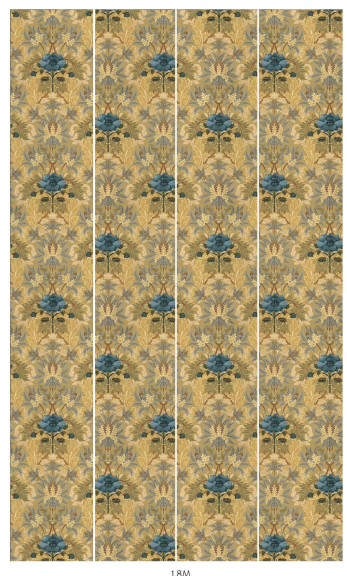

# THE BLUE ROSE

Aurelian

WALLPAPER

SKU: 1-WA-BRW-DI-AUO-XXX

Wallpaper samples are A3 size

(W: 29.7cm x H: 42cm)

### Roll Width

#### 3m (9'10") Wallpaper

Roll dimensions: W 180cm x H 300cm (W 5'9" x H 9'10")

A single roll is comprised of 4 x 3m lengths, each 45cm wide (4 x 9'10" panels, each 1'5" wide)

Wall coverage per roll is 5.4m<sup>2</sup> (58 sq. ft.)

#### 2m (6'6") Wallpaper

Roll dimensions: W 180cm x H 200cm (W 5'9" x H 6'6")

A single roll is comprised of 4 x 2m lengths, each 45cm wide (4 x 6'6" panels, each 1'5" wide)

Wall coverage per roll is 3.6m<sup>2</sup>. (38.7 sq. ft.)