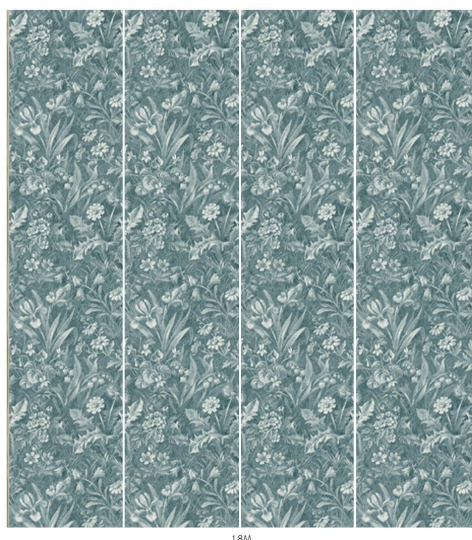

Technical Information

Roll Width

3m (9'10") Wallpaper

Roll dimensions: W 180cm x H 300cm (W 5'9" x H 9'10")

A single roll is comprised of 4 x 3m lengths, each 45cm wide (4 x 9'10" panels, each 1'5" wide)

Wall coverage per roll is 5.4m² (58 sq. ft.)

2m (6'6") Wallpaper

Roll dimensions: W 180cm x H 200cm (W 5'9" x H 6'6")

A single roll is comprised of 4 x 2m lengths, each 45cm wide (4 x 6'6" panels, each 1'5" wide)

Wall coverage per roll is 3.6m². (38.7 sq. ft.)

Product Information

Collection: Beltane

Colour: Euphorbia

Made in Sweden

Pattern Repeat: 45 x 75.1cm

UK Fire Rating: BS1, D0

US Fire rating: Class A

Bespoke measurements and colourways available on request.