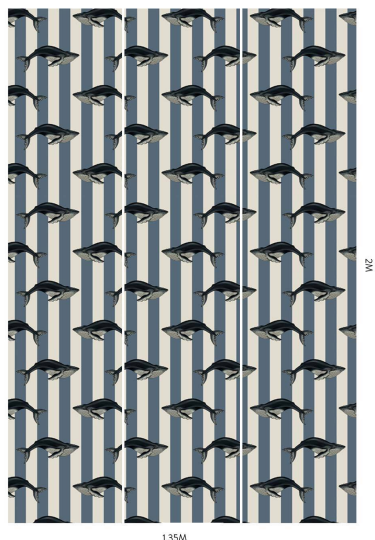

BALEANA

Denim

WALLPAPER

SKU: 1-WA-BAL-DI-DEN-XXX

AVAILABLE COLOURWAYS

Wallpaper samples are A3 size

(W: 29.7cm x H: 42cm)

Technical Information

Roll Width

3m (9'10") Wallpaper

Roll dimensions: W 180cm x H 300cm (W 5'9" x H 9'10")

A single roll is comprised of 4 x 3m lengths, each 45cm wide (4 x 9'10" panels, each 1'5" wide)

Wall coverage per roll is 5.4m² (58 sq. ft.)

2m (6'6") Wallpaper

Roll dimensions: W 180cm x H 200cm (W 5'9" x H 6'6")

A single roll is comprised of 4 x 2m lengths, each 45cm wide (4 x 6'6" panels, each 1'5" wide)

Wall coverage per roll is 3.6m². (38.7 sq. ft.)