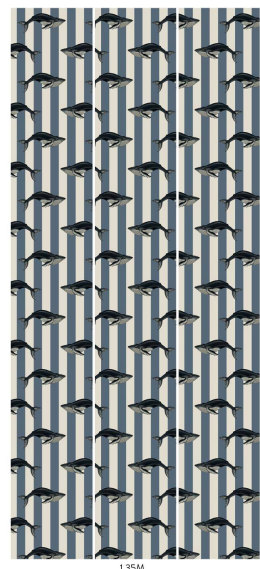

BALEANA

Denim

WALLPAPER

SKU: 1-WA-BAL-DI-DEN-XXX

AVAILABLE COLOURWAYS

Wallpaper samples are A3 size

(W: 29.7cm x H: 42cm)

Technical Information

Roll Width

3m (9'10") Wallpaper

Roll dimensions: W 180cm x H 300cm (W 5'9" x H 9'10")

A single roll is comprised of 4 x 3m lengths, each 45cm wide (4 x 9'10" panels, each 1'5" wide)

Wall coverage per roll is 5.4m² (58 sq. ft.)

2m (6'6") Wallpaper

Roll dimensions: W 180cm x H 200cm (W 5'9" x H 6'6")

A single roll is comprised of 4 x 2m lengths, each 45cm wide (4 x 6'6" panels, each 1'5" wide)

Wall coverage per roll is 3.6m². (38.7 sq. ft.)