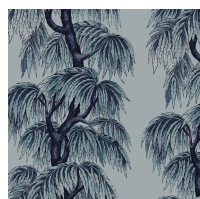

BABYLON

Papyrus Willow

WALLPAPER

SKU: 1-WA-BAB-DI-PAP-XXX

AVAILABLE COLOURWAYS

Wallpaper samples are A3 size

(W: 29.7cm x H: 42cm)

Technical Information

Roll Width

3m (9'10") Wallpaper

Roll dimensions: W 180cm x H 300cm (W 5'9" x H 9'10")

A single roll is comprised of 4 x 3m lengths, each 45cm wide (4 x 9'10" panels, each 1'5" wide)

Wall coverage per roll is 5.4m² (58 sq. ft.)

Product Information

Collection: Babylon

Colour: Papyrus Willow

Made in Sweden

Pattern Repeat: 180 x 81.1 cm

UK Fire Rating: BS1, D0

US Fire rating: Class A

Bespoke measurements and colourways available on request.