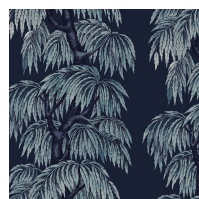

BABYLON

Papyrus Willow

WALLPAPER

SKU: 1-WA-BAB-DI-PAP-XXX

AVAILABLE COLOURWAYS

Wallpaper samples are A3 size

(W: 29.7cm x H: 42cm)

Technical Information

Roll Width

3m (9'10") Wallpaper

Roll dimensions: W 180cm x H 300cm (W 5'9" x H 9'10")

A single roll is comprised of 4 x 3m lengths, each 45cm wide (4 x 9'10" panels, each 1'5" wide)

Wall coverage per roll is 5.4m² (58 sq. ft.)