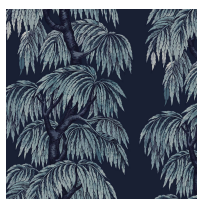

AVAILABLE COLOURWAYS

Wallpaper samples are A3 size

(W: 29.7cm x H: 42cm)