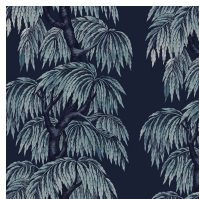

BABYLON

Blush Willow

WALLPAPER

SKU: 1-WA-BAB-DI-BLS-XXX

AVAILABLE COLOURWAYS

Wallpaper samples are A3 size

(W: 29.7cm x H: 42cm)

Technical Information

Roll Width

3m (9'10") Wallpaper

Roll dimensions: W 180cm x H 300cm (W 5'9" x H 9'10")

A single roll is comprised of 4 x 3m lengths, each 45cm wide (4 x 9'10" panels, each 1'5" wide)

Wall coverage per roll is 5.4m² (58 sq. ft.)