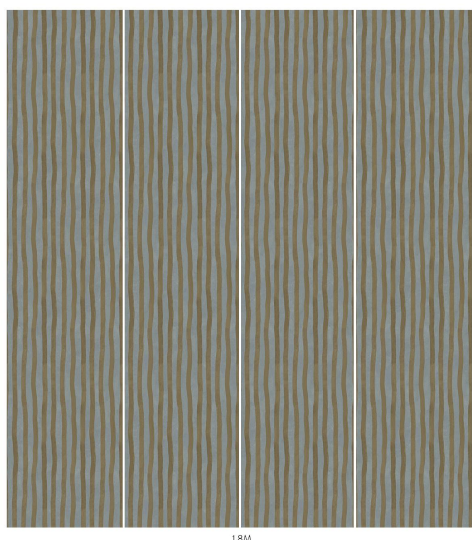

ARTIST'S STRIPE

Stratus & Carex

WALLPAPER

SKU: 1-WA-ATS-DI-STC-XXX

AVAILABLE COLOURWAYS

Wallpaper samples are A3 size

(W: 29.7cm x H: 42cm)

Technical Information

Roll Width

3m (9'10") Wallpaper

Roll dimensions: W 180cm x H 300cm (W 5'9" x H 9'10")

A single roll is comprised of 4 x 3m lengths, each 45cm wide (4 x 9'10" panels, each 1'5" wide)

Wall coverage per roll is 5.4m² (58 sq. ft.)

2m (6'6") Wallpaper

Roll dimensions: W 180cm x H 200cm (W 5'9" x H 6'6")

A single roll is comprised of 4 x 2m lengths, each 45cm wide (4 x 6'6" panels, each 1'5" wide)

Wall coverage per roll is 3.6m². (38.7 sq. ft.)

Product Information

Collection: Artist's Stripe

Colour: Stratus & Carex

Made in Sweden

Pattern Repeat: 60 x 56.11cm

UK Fire Rating: BS1, D0

US Fire rating: Class A

Bespoke measurements and colourways available on request.