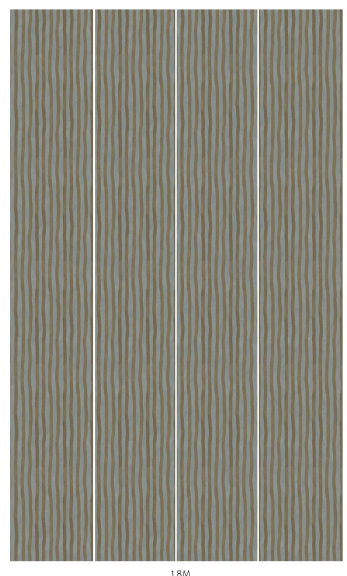

ARTIST'S STRIPE

Stratus & Carex

WALLPAPER

SKU: 1-WA-ATS-DI-STC-XXX

AVAILABLE COLOURWAYS

Wallpaper samples are A3 size

(W: 29.7cm x H: 42cm)

Technical Information

Roll Width

3m (9'10") Wallpaper

Roll dimensions: W 180cm x H 300cm (W 5'9" x H 9'10")

A single roll is comprised of 4 x 3m lengths, each 45cm wide (4 x 9'10" panels, each 1'5" wide)

Wall coverage per roll is 5.4m² (58 sq. ft.)

2m (6'6") Wallpaper

Roll dimensions: W 180cm x H 200cm (W 5'9" x H 6'6")

A single roll is comprised of 4 x 2m lengths, each 45cm wide (4 x 6'6" panels, each 1'5" wide)

Wall coverage per roll is 3.6m². (38.7 sq. ft.)

Product Information

Collection: Artist's Stripe

Colour: Stratus & Carex

Made in Sweden

Pattern Repeat: 60 x 56.11cm

UK Fire Rating: BS1, D0

US Fire rating: Class A

Bespoke measurements and colourways available on request.