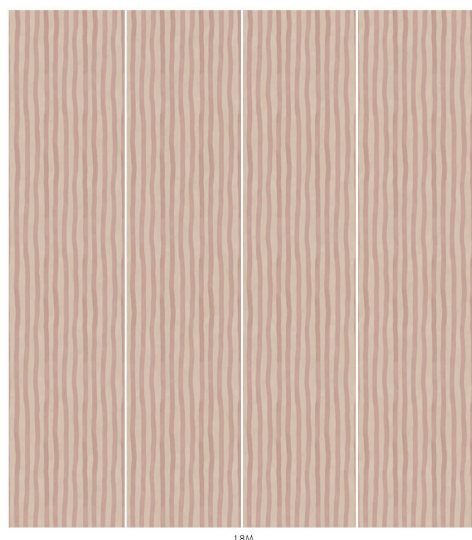

ARTIST'S STRIPE

Sakura & Astrantia

WALLPAPER

SKU: 1-WA-ATS-DI-SKA-XXX

AVAILABLE COLOURWAYS

Wallpaper samples are A3 size

(W: 29.7cm x H: 42cm)

Technical Information

Roll Width

3m (9'10") Wallpaper

Roll dimensions: W 180cm x H 300cm (W 5'9" x H 9'10")

A single roll is comprised of 4 x 3m lengths, each 45cm wide (4 x 9'10" panels, each 1'5" wide)

Wall coverage per roll is 5.4m² (58 sq. ft.)

2m (6'6") Wallpaper

Roll dimensions: W 180cm x H 200cm (W 5'9" x H 6'6")

A single roll is comprised of 4 x 2m lengths, each 45cm wide (4 x 6'6" panels, each 1'5" wide)

Wall coverage per roll is 3.6m². (38.7 sq. ft.)

Product Information

Collection: Artist's Stripe

Colour: Sakura & Astrantia

Made in Sweden

Pattern Repeat: 60 x 56.1cm

UK Fire Rating: BS1, D0

US Fire rating: Class A

Bespoke measurements and colourways available on request.