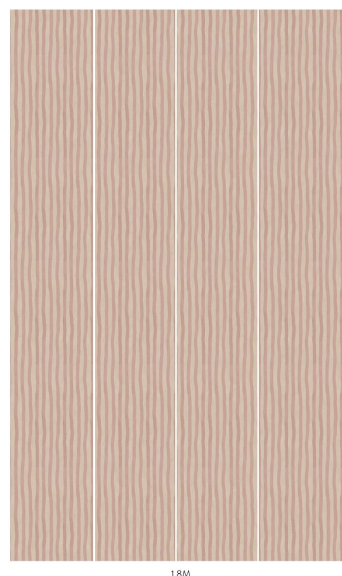

ARTIST'S STRIPE

Sakura & Astrantia

WALLPAPER

SKU: 1-WA-ATS-DI-SKA-XXX

AVAILABLE COLOURWAYS

Wallpaper samples are A3 size

(W: 29.7cm x H: 42cm)

Technical Information

Roll Width

3m (9'10") Wallpaper

Roll dimensions: W 180cm x H 300cm (W 5'9" x H 9'10")

A single roll is comprised of 4 x 3m lengths, each 45cm wide (4 x 9'10" panels, each 1'5" wide)

Wall coverage per roll is 5.4m² (58 sq. ft.)

2m (6'6") Wallpaper

Roll dimensions: W 180cm x H 200cm (W 5'9" x H 6'6")

A single roll is comprised of 4 x 2m lengths, each 45cm wide (4 x 6'6" panels, each 1'5" wide)

Wall coverage per roll is 3.6m². (38.7 sq. ft.)

Product Information

Collection: Artist's Stripe

Colour: Sakura & Astrantia

Made in Sweden

Pattern Repeat: 60 x 56.1cm

UK Fire Rating: BS1, D0

US Fire rating: Class A

Bespoke measurements and colourways available on request.