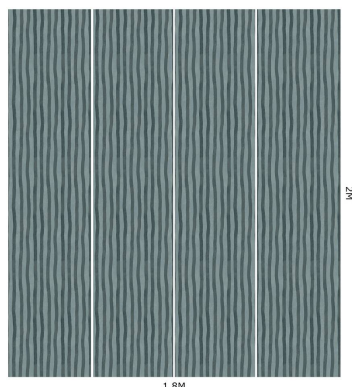

ARTIST'S STRIPE

Apatite

WALLPAPER

SKU: 1-WA-ATS-DI-PET-XXX

AVAILABLE COLOURWAYS

Wallpaper samples are A3 size

(W: 29.7cm x H: 42cm)

Technical Information

Roll Width

3m (9'10") Wallpaper

Roll dimensions: W 180cm x H 300cm (W 5'9" x H 9'10")

A single roll is comprised of 4 x 3m lengths, each 45cm wide (4 x 9'10" panels, each 1'5" wide)

Wall coverage per roll is 5.4m² (58 sq. ft.)

2m (6'6") Wallpaper

Roll dimensions: W 180cm x H 200cm (W 5'9" x H 6'6")

A single roll is comprised of 4 x 2m lengths, each 45cm wide (4 x 6'6" panels, each 1'5" wide)

Wall coverage per roll is 3.6m². (38.7 sq. ft.)

Product Information

Collection: Artist's Stripe

Colour: Apatite

Made in Sweden

Pattern Repeat: 60 x 56.1cm

UK Fire Rating: BS1, D0

US Fire rating: Class A

Bespoke measurements and colourways available on request.