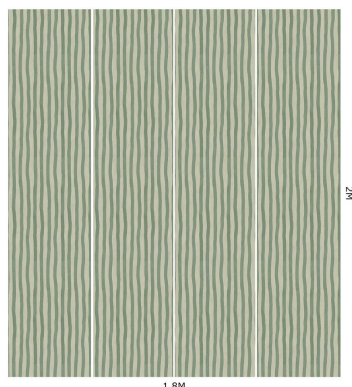

ARTIST'S STRIPE

Opal

WALLPAPER

SKU: 1-WA-ATS-DI-MYO-XXX

AVAILABLE COLOURWAYS

Wallpaper samples are A3 size

(W: 29.7cm x H: 42cm)

Technical Information

Roll Width

3m (9'10") Wallpaper

Roll dimensions: W 180cm x H 300cm (W 5'9" x H 9'10")

A single roll is comprised of 4 x 3m lengths, each 45cm wide (4 x 9'10" panels, each 1'5" wide)

Wall coverage per roll is 5.4m² (58 sq. ft.)

2m (6'6") Wallpaper

Roll dimensions: W 180cm x H 200cm (W 5'9" x H 6'6")

A single roll is comprised of 4 x 2m lengths, each 45cm wide (4 x 6'6" panels, each 1'5" wide)

Wall coverage per roll is 3.6m². (38.7 sq. ft.)

Product Information

Collection: Artist's Stripe

Colour: Opal

Made in Sweden

Pattern Repeat: 60 x 56.1cm

UK Fire Rating: BS1, D0

US Fire rating: Class A

Bespoke measurements and colourways available on request.