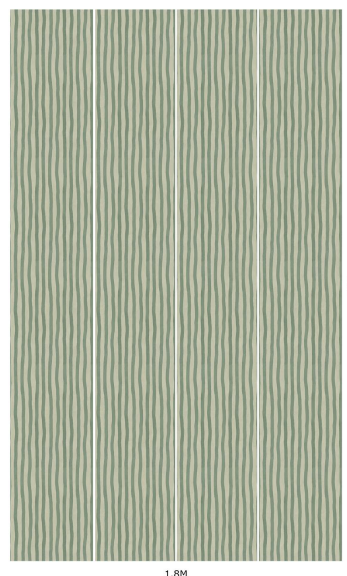

ARTIST'S STRIPE

Opal

WALLPAPER

SKU: 1-WA-ATS-DI-MYO-XXX

AVAILABLE COLOURWAYS

Wallpaper samples are A3 size

(W: 29.7cm x H: 42cm)

Technical Information

Roll Width

3m (9'10") Wallpaper

Roll dimensions: W 180cm x H 300cm (W 5'9" x H 9'10")

A single roll is comprised of 4 x 3m lengths, each 45cm wide (4 x 9'10" panels, each 1'5" wide)

Wall coverage per roll is 5.4m² (58 sq. ft.)

2m (6'6") Wallpaper

Roll dimensions: W 180cm x H 200cm (W 5'9" x H 6'6")

A single roll is comprised of 4 x 2m lengths, each 45cm wide (4 x 6'6" panels, each 1'5" wide)

Wall coverage per roll is 3.6m². (38.7 sq. ft.)

Product Information

Collection: Artist's Stripe

Colour: Opal

Made in Sweden

Pattern Repeat: 60 x 56.1cm

UK Fire Rating: BS1, D0

US Fire rating: Class A

Bespoke measurements and colourways available on request.