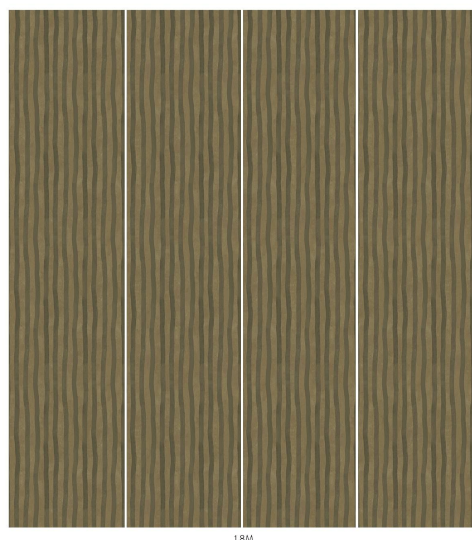

ARTIST'S STRIPE

Moss & Carex

WALLPAPER

SKU: 1-WA-ATS-DI-MOC-XXX

AVAILABLE COLOURWAYS

Wallpaper samples are A3 size

(W: 29.7cm x H: 42cm)

Technical Information

Roll Width

3m (9'10") Wallpaper

Roll dimensions: W 180cm x H 300cm (W 5'9" x H 9'10")

A single roll is comprised of 4 x 3m lengths, each 45cm wide (4 x 9'10" panels, each 1'5" wide)

Wall coverage per roll is 5.4m² (58 sq. ft.)

2m (6'6") Wallpaper

Roll dimensions: W 180cm x H 200cm (W 5'9" x H 6'6")

A single roll is comprised of 4 x 2m lengths, each 45cm wide (4 x 6'6" panels, each 1'5" wide)

Wall coverage per roll is 3.6m². (38.7 sq. ft.)

Product Information

Collection: Artist's Stripe

Colour: Moss & Carex

Made in Sweden

Pattern Repeat: 60 x 56.11cm

UK Fire Rating: BS1, D0

US Fire rating: Class A

Bespoke measurements and colourways available on request.