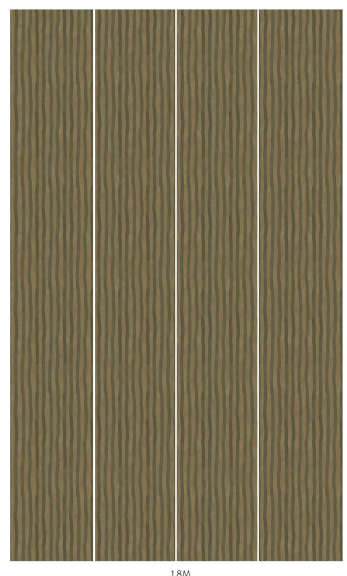

ARTIST'S STRIPE

Moss & Carex

WALLPAPER

SKU: 1-WA-ATS-DI-MOC-XXX

AVAILABLE COLOURWAYS

Wallpaper samples are A3 size

(W: 29.7cm x H: 42cm)

Technical Information

Roll Width

3m (9'10") Wallpaper

Roll dimensions: W 180cm x H 300cm (W 5'9" x H 9'10")

A single roll is comprised of 4 x 3m lengths, each 45cm wide (4 x 9'10" panels, each 1'5" wide)

Wall coverage per roll is 5.4m² (58 sq. ft.)

2m (6'6") Wallpaper

Roll dimensions: W 180cm x H 200cm (W 5'9" x H 6'6")

A single roll is comprised of 4 x 2m lengths, each 45cm wide (4 x 6'6" panels, each 1'5" wide)

Wall coverage per roll is 3.6m². (38.7 sq. ft.)

Product Information

Collection: Artist's Stripe

Colour: Moss & Carex

Made in Sweden

Pattern Repeat: 60 x 56.11cm

UK Fire Rating: BS1, D0

US Fire rating: Class A

Bespoke measurements and colourways available on request.