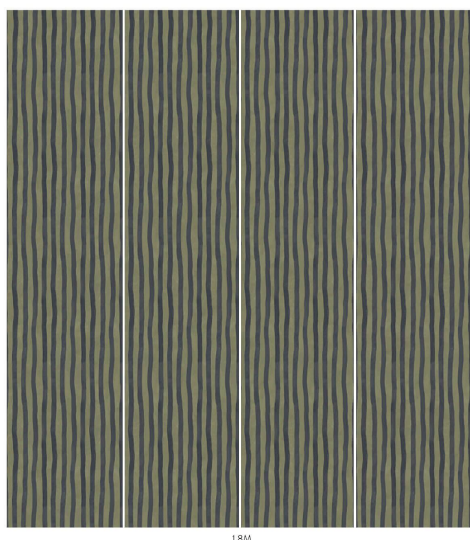

ARTIST'S STRIPE

Laurustine & Galaxias

WALLPAPER

SKU: 1-WA-ATS-DI-LAG-XXX

AVAILABLE COLOURWAYS

Wallpaper samples are A3 size

(W: 29.7cm x H: 42cm)

Technical Information

Roll Width

3m (9'10") Wallpaper

Roll dimensions: W 180cm x H 300cm (W 5'9" x H 9'10")

A single roll is comprised of 4 x 3m lengths, each 45cm wide (4 x 9'10" panels, each 1'5" wide)

Wall coverage per roll is 5.4m² (58 sq. ft.)

2m (6'6") Wallpaper

Roll dimensions: W 180cm x H 200cm (W 5'9" x H 6'6")

A single roll is comprised of 4 x 2m lengths, each 45cm wide (4 x 6'6" panels, each 1'5" wide)

Wall coverage per roll is 3.6m². (38.7 sq. ft.)

Product Information

Collection: Artist's Stripe

Colour: Laurustine & Galaxias

Made in Sweden

Pattern Repeat: 60 x 56.1cm

UK Fire Rating: BS1, D0

US Fire rating: Class A

Bespoke measurements and colourways available on request.