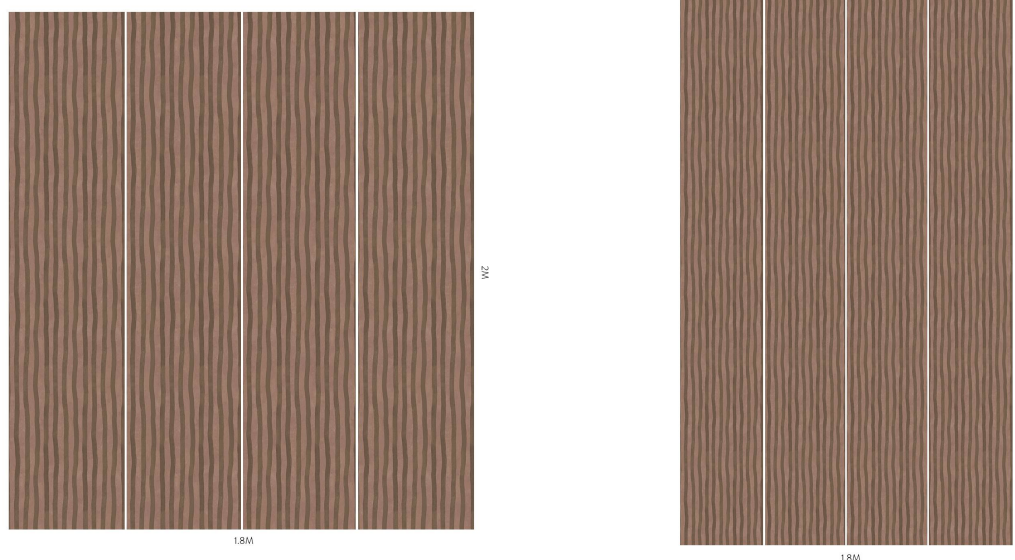

Technical Information

Roll Width

3m (9'10") Wallpaper

Roll dimensions: W 180cm x H 300cm (W 5'9" x H 9'10")

A single roll is comprised of 4 x 3m lengths, each 45cm wide (4 x 9'10" panels, each 1'5" wide)

Wall coverage per roll is 5.4m² (58 sq. ft.)

2m (6'6") Wallpaper

Roll dimensions: W 180cm x H 200cm (W 5'9" x H 6'6")

A single roll is comprised of 4 x 2m lengths, each 45cm wide (4 x 6'6" panels, each 1'5" wide)

Wall coverage per roll is 3.6m². (38.7 sq. ft.)

Product Information

Collection: Artist's Stripe

Colour: Cosmos & Bark

Made in Sweden

Pattern Repeat: 60 x 56.11cm

UK Fire Rating: BS1, D0

US Fire rating: Class A

Bespoke measurements and colourways available on request.