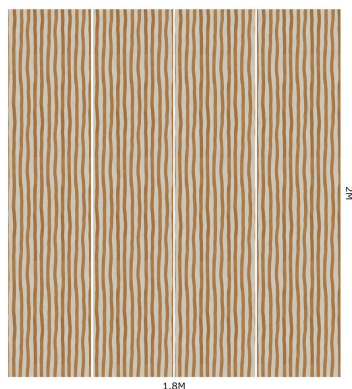

ARTIST'S STRIPE

Amber

WALLPAPER

SKU: 1-WA-ATS-DI-AMB-XXX

AVAILABLE COLOURWAYS

Wallpaper samples are A3 size

(W: 29.7cm x H: 42cm)

Technical Information

Roll Width

3m (9'10") Wallpaper

Roll dimensions: W 180cm x H 300cm (W 5'9" x H 9'10")

A single roll is comprised of 4 x 3m lengths, each 45cm wide (4 x 9'10" panels, each 1'5" wide)

Wall coverage per roll is 5.4m² (58 sq. ft.)

2m (6'6") Wallpaper

Roll dimensions: W 180cm x H 200cm (W 5'9" x H 6'6")

A single roll is comprised of 4 x 2m lengths, each 45cm wide (4 x 6'6" panels, each 1'5" wide)

Wall coverage per roll is 3.6m². (38.7 sq. ft.)

Product Information

Collection: Artist's Stripe

Colour: Amber

Made in Sweden

Pattern Repeat: 60 x 56.1cm

UK Fire Rating: BS1, D0

US Fire rating: Class A

Bespoke measurements and colourways available on request.