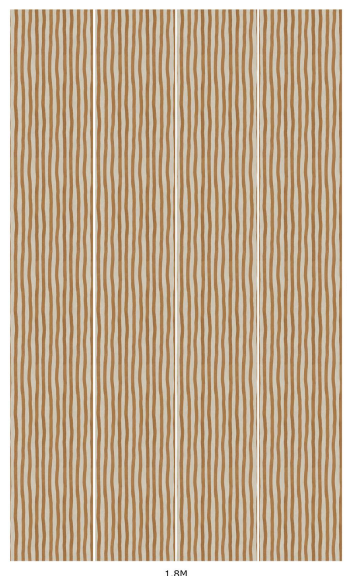

ARTIST'S STRIPE

Amber

WALLPAPER

SKU: 1-WA-ATS-DI-AMB-XXX

AVAILABLE COLOURWAYS

Wallpaper samples are A3 size

(W: 29.7cm x H: 42cm)

Technical Information

Roll Width

3m (9'10") Wallpaper

Roll dimensions: W 180cm x H 300cm (W 5'9" x H 9'10")

A single roll is comprised of 4 x 3m lengths, each 45cm wide (4 x 9'10" panels, each 1'5" wide)

Wall coverage per roll is 5.4m² (58 sq. ft.)

2m (6'6") Wallpaper

Roll dimensions: W 180cm x H 200cm (W 5'9" x H 6'6")

A single roll is comprised of 4 x 2m lengths, each 45cm wide (4 x 6'6" panels, each 1'5" wide)

Wall coverage per roll is 3.6m². (38.7 sq. ft.)

Product Information

Collection: Artist's Stripe

Colour: Amber

Made in Sweden

Pattern Repeat: 60 x 56.1cm

UK Fire Rating: BS1, D0

US Fire rating: Class A

Bespoke measurements and colourways available on request.