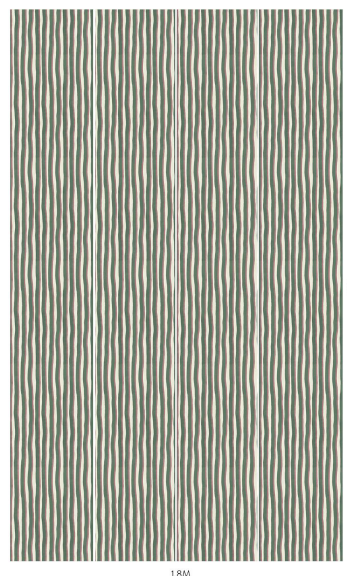

ARTIST'S SHADOW

Hedera & Hosta

WALLPAPER

SKU: 1-WA-ASH-DI-HEH-XXX

Wallpaper samples are A3 size

(W: 29.7cm x H: 42cm)

Technical Information

Roll Width

3m (9'10") Wallpaper

Roll dimensions: W 180cm x H 300cm (W 5'9" x H 9'10")

A single roll is comprised of 4 x 3m lengths, each 45cm wide (4 x 9'10" panels, each 1'5" wide)

Wall coverage per roll is 5.4m² (58 sq. ft.)

2m (6'6") Wallpaper

Roll dimensions: W 180cm x H 200cm (W 5'9" x H 6'6")

A single roll is comprised of 4 x 2m lengths, each 45cm wide (4 x 6'6" panels, each 1'5" wide)

Wall coverage per roll is 3.6m². (38.7 sq. ft.)

Product Information

Collection: Artist's Shadow Stripe

Colour: Hedera & Hosta

Made in Sweden

Pattern Repeat: 60 x 56.1cm

UK Fire Rating: BS1, D0

Bespoke measurements and colourways available on request.