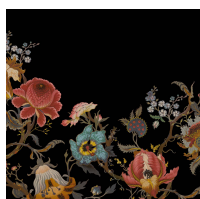

ARTEMIS

Blush

WALLPAPER

SKU: 1-WA-ART-DI-BLS-PBL

AVAILABLE COLOURWAYS

Wallpaper samples are A3 size

(W: 29.7cm x H: 42cm)

Technical Information