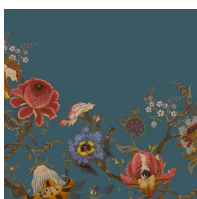

ARTEMIS

Blush

WALLPAPER

SKU: 1-WA-ART-DI-BLS-PBL

AVAILABLE COLOURWAYS

Wallpaper samples are A3 size

(W: 29.7cm x H: 42cm)

Technical Information

Roll Width

3m (9'10") Wallpaper

Roll dimensions: W 180cm x H 300cm (W 5'9" x H 9'10")

A single roll is comprised of 4 x 3m lengths, each 45cm wide (4 x 9'10" panels, each 1'5" wide)

Wall coverage per roll is 5.4m² (58 sq. ft.)