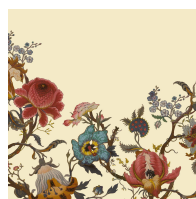

ARTEMIS

Blush

WALLPAPER

SKU: 1-WA-ART-DI-BLS-PBL

AVAILABLE COLOURWAYS

Wallpaper samples are A3 size

(W: 29.7cm x H: 42cm)

Technical Information

Roll Width

3m (9'10") Wallpaper

Roll dimensions: W 180cm x H 300cm (W 5'9" x H 9'10")

A single roll is comprised of 4 x 3m lengths, each 45cm wide (4 x 9'10" panels, each 1'5" wide)

Wall coverage per roll is 5.4m² (58 sq. ft.)