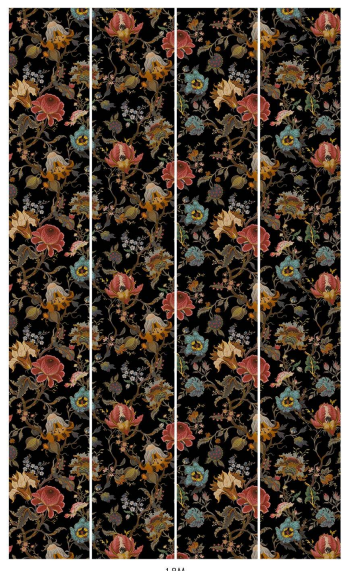

Technical Information

Roll Width

3m (9'10") Wallpaper

Roll dimensions: W 180cm x H 300cm (W 5'9" x H 9'10")

A single roll is comprised of 4 x 3m lengths, each 45cm wide (4 x 9'10" panels, each 1'5" wide)

Wall coverage per roll is 5.4m² (58 sq. ft.)

2m (6'6") Wallpaper

Roll dimensions: W 180cm x H 200cm (W 5'9" x H 6'6")

A single roll is comprised of 4 x 2m lengths, each 45cm wide (4 x 6'6" panels, each 1'5" wide)

Wall coverage per roll is 3.6m². (38.7 sq. ft.)

Product Information

Collection: Artemis

Colour: Black

Made in Sweden

Pattern Repeat: 180 x 70 cm

UK Fire Rating: BS1, D0

US Fire rating: Class A

Bespoke measurements and colourways available on request.