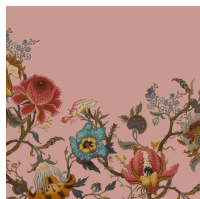

ARTEMIS

Black

WALLPAPER

SKU: 1-WA-ART-DI-BLK-PBL

AVAILABLE COLOURWAYS

Wallpaper samples are A3 size

(W: 29.7cm x H: 42cm)

Technical Information

Roll Width

3m (9'10") Wallpaper

Roll dimensions: W 180cm x H 300cm (W 5'9" x H 9'10")

A single roll is comprised of 4 x 3m lengths, each 45cm wide (4 x 9'10" panels, each 1'5" wide)

Wall coverage per roll is 5.4m² (58 sq. ft.)