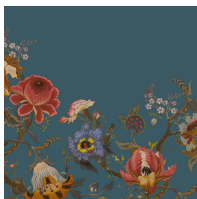

ARTEMIS

Black

WALLPAPER

SKU: 1-WA-ART-DI-BLK-PBL

AVAILABLE COLOURWAYS

Wallpaper samples are A3 size

(W: 29.7cm x H: 42cm)

Technical Information

Roll Width

3m (9'10") Wallpaper

Roll dimensions: W 180cm x H 300cm (W 5'9" x H 9'10")

A single roll is comprised of 4 x 3m lengths, each 45cm wide (4 x 9'10" panels, each 1'5" wide)

Wall coverage per roll is 5.4m² (58 sq. ft.)