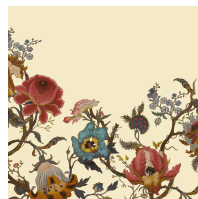

ARTEMIS

Black

WALLPAPER

SKU: 1-WA-ART-DI-BLK-PBL

AVAILABLE COLOURWAYS

Wallpaper samples are A3 size

(W: 29.7cm x H: 42cm)

Technical Information

Roll Width

3m (9'10") Wallpaper

Roll dimensions: W 180cm x H 300cm (W 5'9" x H 9'10")

A single roll is comprised of 4 x 3m lengths, each 45cm wide (4 x 9'10" panels, each 1'5" wide)

Wall coverage per roll is 5.4m² (58 sq. ft.)