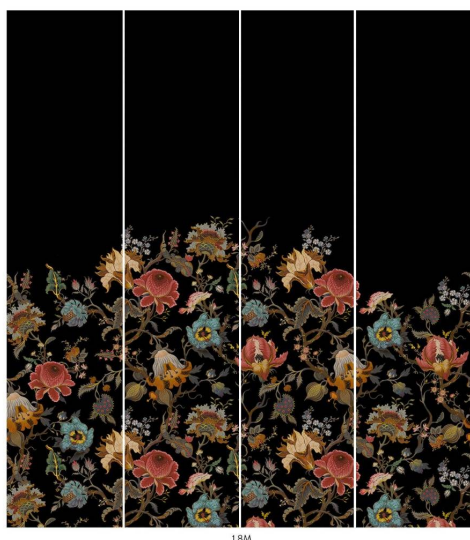

ARTEMIS

Black

WALLPAPER

SKU: 1-WA-ART-DI-BLK-PBL

AVAILABLE COLOURWAYS

Wallpaper samples are A3 size

(W: 29.7cm x H: 42cm)

Technical Information

Roll Width

3m (9'10") Wallpaper

Roll dimensions: W 180cm x H 300cm (W 5'9" x H 9'10")

A single roll is comprised of 4 x 3m lengths, each 45cm wide (4 x 9'10" panels, each 1'5" wide)

Wall coverage per roll is 5.4m² (58 sq. ft.)

2m (6'6") Wallpaper

Roll dimensions: W 180cm x H 200cm (W 5'9" x H 6'6")

A single roll is comprised of 4 x 2m lengths, each 45cm wide (4 x 6'6" panels, each 1'5" wide)

Wall coverage per roll is 3.6m². (38.7 sq. ft.)