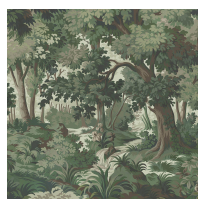

ARBOREA

Earth

WALLPAPER

SKU: 1-WA-ARB-DI-TRA-XXX

AVAILABLE COLOURWAYS

Wallpaper samples are A3 size

(W: 29.7cm x H: 42cm)

Technical Information