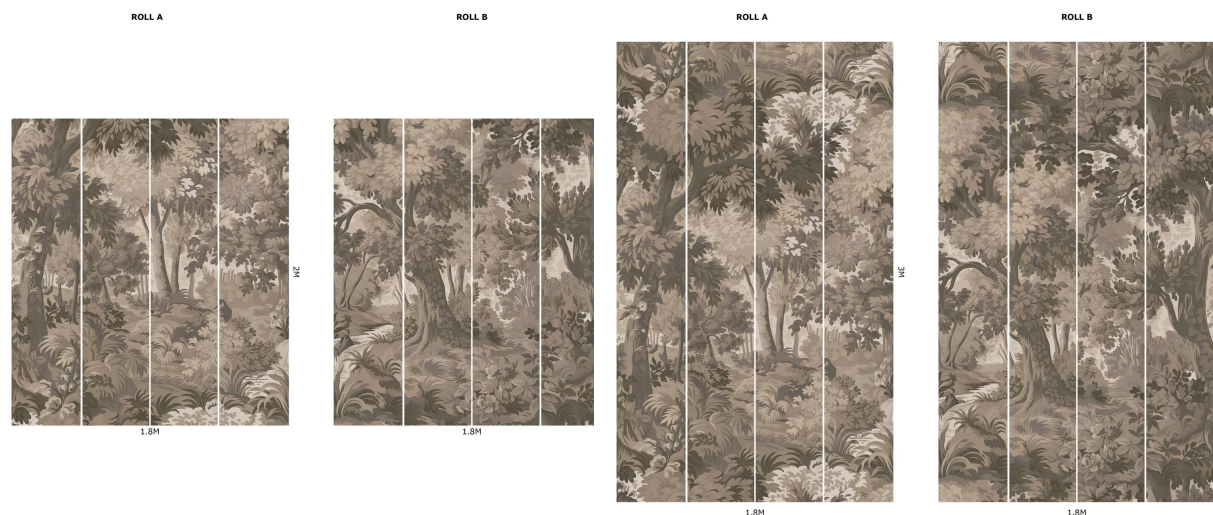

ARBOREA

Earth

WALLPAPER

SKU: 1-WA-ARB-DI-TRA-XXX

AVAILABLE COLOURWAYS

Wallpaper samples are A3 size

(W: 29.7cm x H: 42cm)

Technical Information

3m (9'10") Wallpaper

Roll dimensions: W 180cm x H 300cm (W 5'9" x H 9'10")

A single roll is comprised of 4 x 3m lengths, each 45cm wide (4 x 9'10" panels, each 1'5" wide)

Wall coverage per roll is 5.4m² (58 sq. ft.)

2m (6'6") Wallpaper

Roll dimensions: W 180cm x H 200cm (W 5'9" x H 6'6")

A single roll is comprised of 4 x 2m lengths, each 45cm wide (4 x 6'6" panels, each 1'5" wide)

Wall coverage per roll is 3.6m². (38.7 sq. ft.)

Product Information

Collection: Arborea

Colour: Earth

Made in Sweden

Pattern Repeat: 360 x 243.4 cm

UK Fire Rating: BS1, D0

US Fire rating: Class A

Bespoke measurements and colourways available on request.