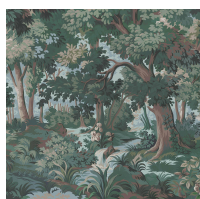

ARBOREA

Earth

WALLPAPER

SKU: 1-WA-ARB-DI-TRA-XXX

AVAILABLE COLOURWAYS

Wallpaper samples are A3 size

(W: 29.7cm x H: 42cm)

Technical Information