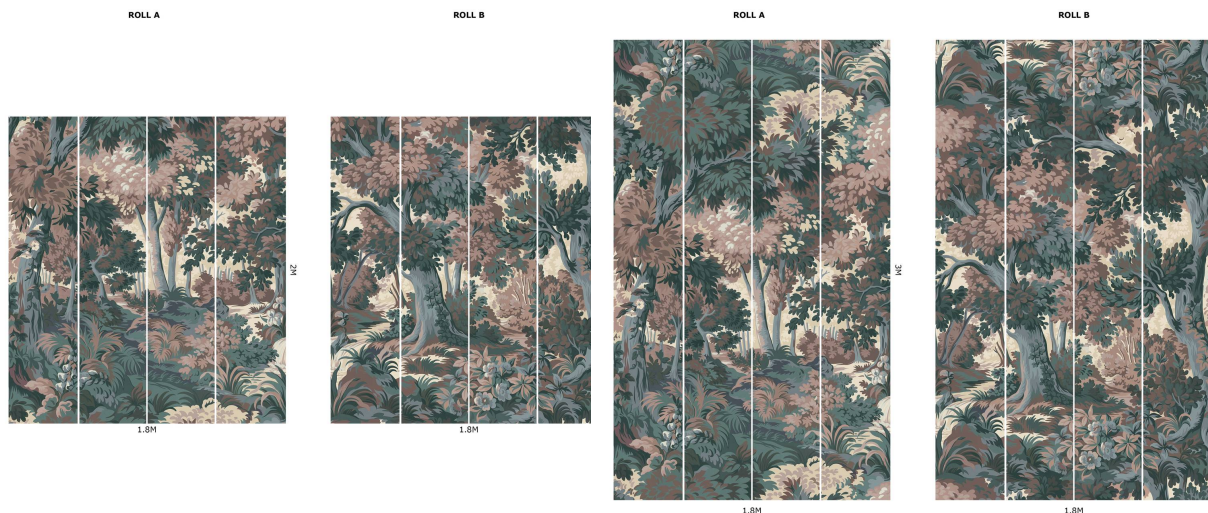

ARBOREA

Tourmaline

WALLPAPER

SKU: 1-WA-ARB-DI-TOU-XXX

AVAILABLE COLOURWAYS

Wallpaper samples are A3 size

(W: 29.7cm x H: 42cm)

Technical Information

3m (9'10") Wallpaper

Roll dimensions: W 180cm x H 300cm (W 5'9" x H 9'10")

A single roll is comprised of 4 x 3m lengths, each 45cm wide (4 x 9'10" panels, each 1'5" wide)

Wall coverage per roll is 5.4m² (58 sq. ft.)

2m (6'6") Wallpaper

Roll dimensions: W 180cm x H 200cm (W 5'9" x H 6'6")

A single roll is comprised of 4 x 2m lengths, each 45cm wide (4 x 6'6" panels, each 1'5" wide)

Wall coverage per roll is 3.6m². (38.7 sq. ft.)

Product Information

Collection: Arborea

Colour: Tourmaline

Made in Sweden

Pattern Repeat: 360 x 243.4 cm

UK Fire Rating: BS1, D0

US Fire rating: Class A

Bespoke measurements and colourways available on request.