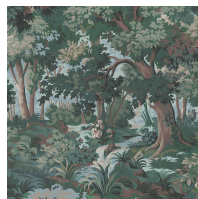

ARBOREA

Tourmaline

WALLPAPER

SKU: 1-WA-ARB-DI-TOU-XXX

AVAILABLE COLOURWAYS

Wallpaper samples are A3 size

(W: 29.7cm x H: 42cm)

Technical Information

3m (9'10") Wallpaper

Roll dimensions: W 180cm x H 300cm (W 5'9" x H 9'10")

A single roll is comprised of 4 x 3m lengths, each 45cm wide (4 x 9'10" panels, each 1'5" wide)

Wall coverage per roll is 5.4m² (58 sq. ft.)