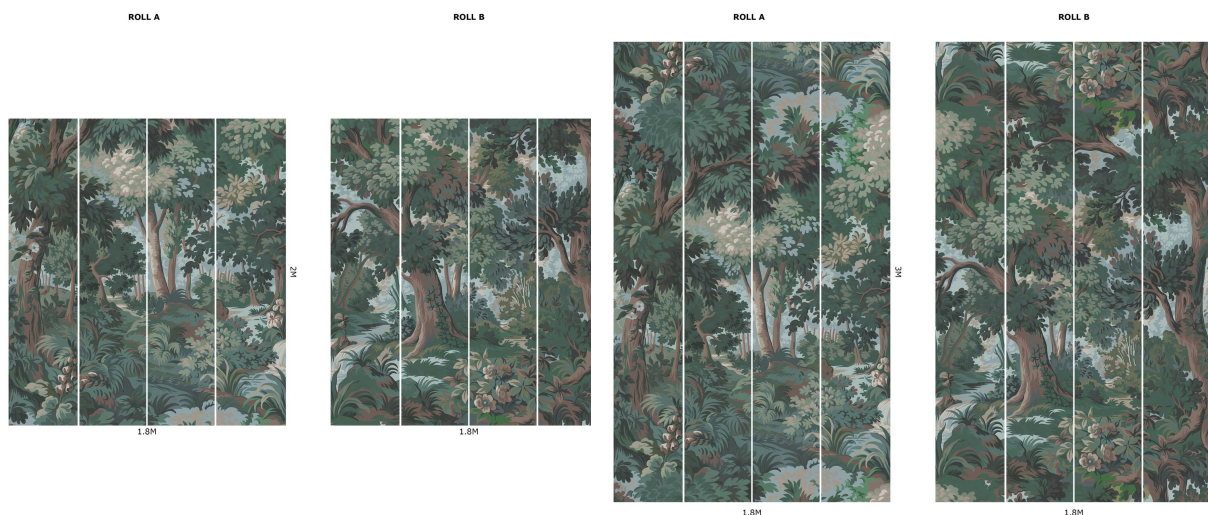

HOUSE OF HACKNEY

Technical Information

YOU DONT NEED TO WORRY ABOUT THE ROLL BREAKDOWN,
WE WILL WORK HIS OUT FOR YOU BEHIND THE SCENES

YOU DONT NEED TO WORRY ABOUT THE ROLL BREAKDOWN,
WE WILL WORK HIS OUT FOR YOU BEHIND THE SCENES

Roll Width

3m (9'10") Wallpaper

Roll dimensions: W 180cm x H 300cm (W 5'9" x H 9'10")

A single roll is comprised of 4 x 3m lengths, each 45cm wide (4 x 9'10" panels, each 1'5" wide)

Wall coverage per roll is 5.4m² (58 sq. ft.)

2m (6'6") Wallpaper

Roll dimensions: W 180cm x H 200cm (W 5'9" x H 6'6")

A single roll is comprised of 4 x 2m lengths, each 45cm wide (4 x 6'6" panels, each 1'5" wide)

Wall coverage per roll is 3.6m². (38.7 sq. ft.)

Product Information

Collection: Arborea

Colour: Euphorbia

Made in Sweden

Pattern Repeat: 360 x 243.4 cm

UK Fire Rating: BS1, D0

US Fire rating: Class A

Bespoke measurements and colourways available on request.