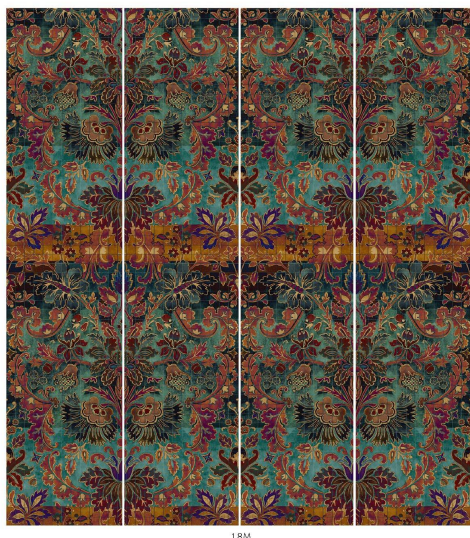

ANDASTRA

Amazonite

WALLPAPER

SKU: 1-WA-AND-DI-AMA-XXX

AVAILABLE COLOURWAYS

Wallpaper samples are A3 size

(W: 29.7cm x H: 42cm)

Technical Information

Roll Width

3m (9'10") Wallpaper

Roll dimensions: W 180cm x H 300cm (W 5'9" x H 9'10")

A single roll is comprised of 4 x 3m lengths, each 45cm wide (4 x 9'10" panels, each 1'5" wide)

Wall coverage per roll is 5.4m² (58 sq. ft.)

2m (6'6") Wallpaper

Roll dimensions: W 180cm x H 200cm (W 5'9" x H 6'6")

A single roll is comprised of 4 x 2m lengths, each 45cm wide (4 x 6'6" panels, each 1'5" wide)

Wall coverage per roll is 3.6m². (38.7 sq. ft.)

Product Information

Collection: Andastra

Colour: Amazonite

Made in Sweden

Pattern Repeat: 90 x 108.92 cm

UK Fire Rating: BS1, D0

US Fire rating: Class A

Bespoke measurements and colourways available on request.