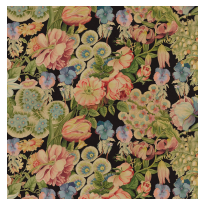

AMATORIA

Tourmaline

WALLPAPER

SKU: 1-WA-AMT-DI-TOU-XXX

AVAILABLE COLOURWAYS

Wallpaper samples are A3 size

(W: 29.7cm x H: 42cm)

Technical Information

Roll Width

3m (9'10") Wallpaper

Roll dimensions: W 180cm x H 300cm (W 5'9" x H 9'10")

A single roll is comprised of 4 x 3m lengths, each 45cm wide (4 x 9'10" panels, each 1'5" wide)

Wall coverage per roll is 5.4m² (58 sq. ft.)

2m (6'6") Wallpaper

Roll dimensions: W 180cm x H 200cm (W 5'9" x H 6'6")

A single roll is comprised of 4 x 2m lengths, each 45cm wide (4 x 6'6" panels, each 1'5" wide)

Wall coverage per roll is 3.6m². (38.7 sq. ft.)