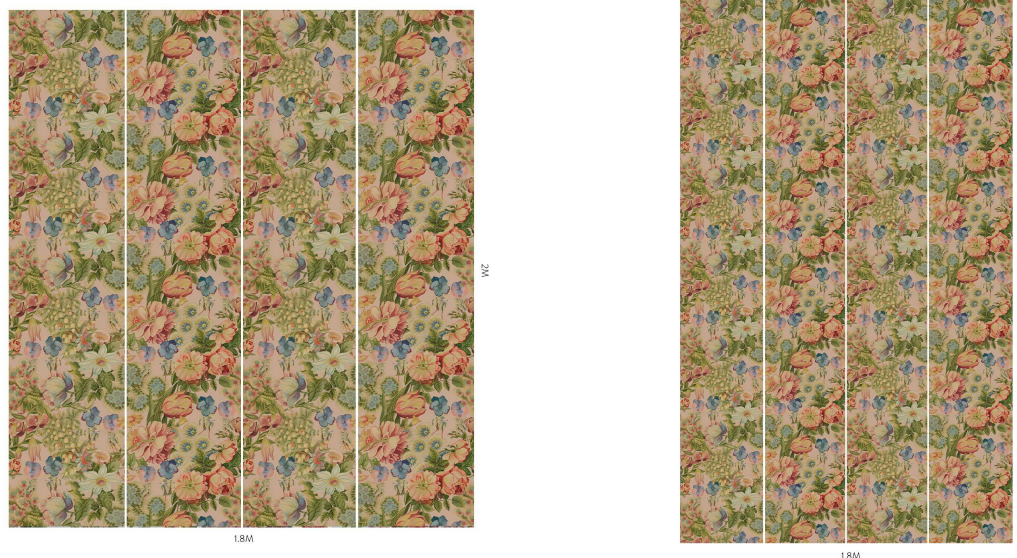

AMATORIA

Tourmaline

WALLPAPER

SKU: 1-WA-AMT-DI-TOU-XXX

AVAILABLE COLOURWAYS

Wallpaper samples are A3 size

(W: 29.7cm x H: 42cm)

Technical Information

Roll Width

3m (9'10") Wallpaper

Roll dimensions: W 180cm x H 300cm (W 5'9" x H 9'10")

A single roll is comprised of 4 x 3m lengths, each 45cm wide (4 x 9'10" panels, each 1'5" wide)

Wall coverage per roll is 5.4m² (58 sq. ft.)

2m (6'6") Wallpaper

Roll dimensions: W 180cm x H 200cm (W 5'9" x H 6'6")

A single roll is comprised of 4 x 2m lengths, each 45cm wide (4 x 6'6" panels, each 1'5" wide)

Wall coverage per roll is 3.6m². (38.7 sq. ft.)

Product Information

Collection: Amatoria

Colour: Tourmaline

Made in Sweden

Pattern Repeat: 90 x 46.4 cm

UK Fire Rating: BS1, D0

US Fire rating: Class A

Bespoke measurements and colourways available on request.