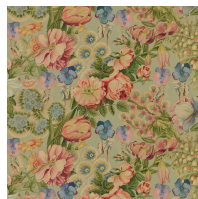

AMATORIA

Noir

WALLPAPER

SKU: 1-WA-AMT-DI-NOI-XXX

AVAILABLE COLOURWAYS

Wallpaper samples are A3 size

(W: 29.7cm x H: 42cm)

Technical Information

Roll Width

3m (9'10") Wallpaper

Roll dimensions: W 180cm x H 300cm (W 5'9" x H 9'10")

A single roll is comprised of 4 x 3m lengths, each 45cm wide (4 x 9'10" panels, each 1'5" wide)

Wall coverage per roll is 5.4m² (58 sq. ft.)

2m (6'6") Wallpaper

Roll dimensions: W 180cm x H 200cm (W 5'9" x H 6'6")

A single roll is comprised of 4 x 2m lengths, each 45cm wide (4 x 6'6" panels, each 1'5" wide)

Wall coverage per roll is 3.6m². (38.7 sq. ft.)