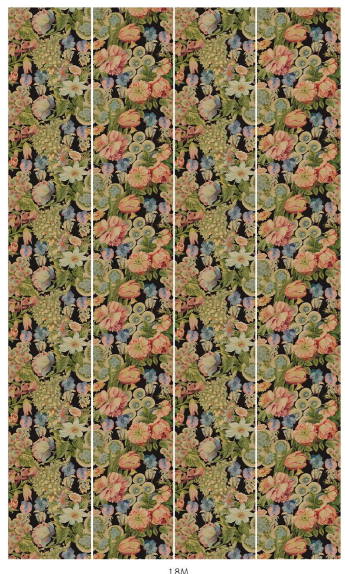

AMATORIA

Noir

WALLPAPER

SKU: 1-WA-AMT-DI-NOI-XXX

AVAILABLE COLOURWAYS

Wallpaper samples are A3 size

(W: 29.7cm x H: 42cm)

Technical Information

Roll Width

3m (9'10") Wallpaper

Roll dimensions: W 180cm x H 300cm (W 5'9" x H 9'10")

A single roll is comprised of 4 x 3m lengths, each 45cm wide (4 x 9'10" panels, each 1'5" wide)

Wall coverage per roll is 5.4m² (58 sq. ft.)

2m (6'6") Wallpaper

Roll dimensions: W 180cm x H 200cm (W 5'9" x H 6'6")

A single roll is comprised of 4 x 2m lengths, each 45cm wide (4 x 6'6" panels, each 1'5" wide)

Wall coverage per roll is 3.6m². (38.7 sq. ft.)

Product Information

Collection: Amatoria

Colour: Noir

Made in Sweden

Pattern Repeat: 90 x 46.4 cm

UK Fire Rating: BS1, D0

US Fire rating: Class A

Bespoke measurements and colourways available on request.