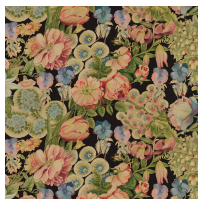

## AVAILABLE COLOURWAYS

Wallpaper samples are A3 size

(W: 29.7cm x H: 42cm)