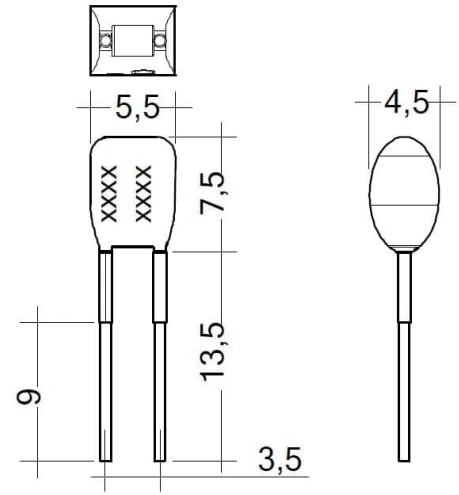

ORDER BY 6PM
FOR NEXT DAY DELIVERY

Technical Specifications

Manufacturer Tridonic
Housing Colour Blue

Other Options

Description	
PRD-70-20-01	28001113 Tridonic I-Select 2 Plug PRE/EXC 450mA
PRD-70-20-02	28001120 Tridonic I-Select 2 Plug PRE/EXC 800mA
PRD-70-20-03	28001128 Tridonic I-Select 2 Plug PRE/EXC 1200mA
PRD-70-20-04	28001134 Tridonic I-Select 2 Plug PRE/EXC 1600mA
PRD-70-20-05	28001114 Tridonic I-Select 2 Plug PRE-EXC 500mA
PRD-70-20-06	28001126 Tridonic I-Select 2 Plug PRE-EXC 1100mA
PRD-70-20-07	28002097 Tridonic ADV Plug Type F 30 Ohm