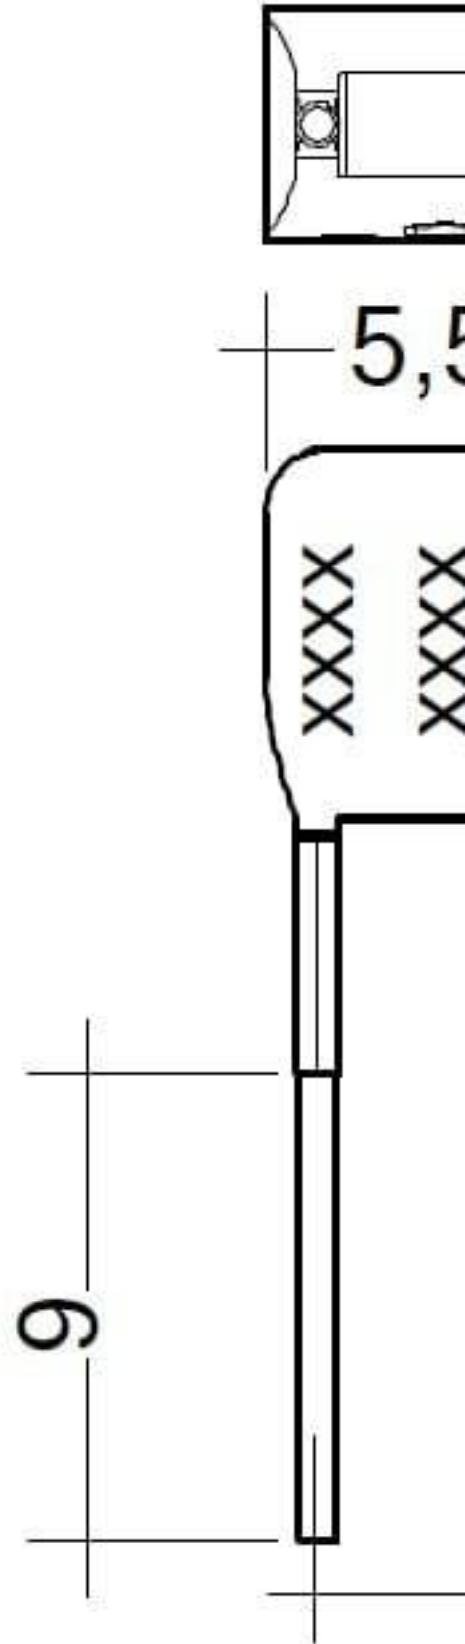

28001134 TRIDONIC I-SELECT 2 PLUG PRE/EXC 1600MA

PRD-70-20-04

NET LED Lighting

Buckingway Business Park, 300 Anderson Road,
Swavesey, Cambridge, CB24 4UQ

T: 01223 851505 | sales@netled.co.uk | www.netled.co.uk

ORDER BY 6PM
FOR NEXT DAY DELIVERY

Technical Specifications

Manufacturer Tridonic
Housing Colour Blue

Other Options

	Description
PRD-70-20-01	28001113 Tridonic I-Select 2 Plug PRE/EXC 450mA
PRD-70-20-02	28001120 Tridonic I-Select 2 Plug PRE/EXC 800mA
PRD-70-20-03	28001128 Tridonic I-Select 2 Plug PRE/EXC 1200mA
PRD-70-20-04	28001134 Tridonic I-Select 2 Plug PRE/EXC 1400mA
PRD-70-20-05	28001114 Tridonic I-Select 2 Plug PRE/EXC 450mA
PRD-70-20-06	28001126 Tridonic I-Select 2 Plug PRE/EXC 800mA
PRD-70-20-07	28002097 Tridonic ADV