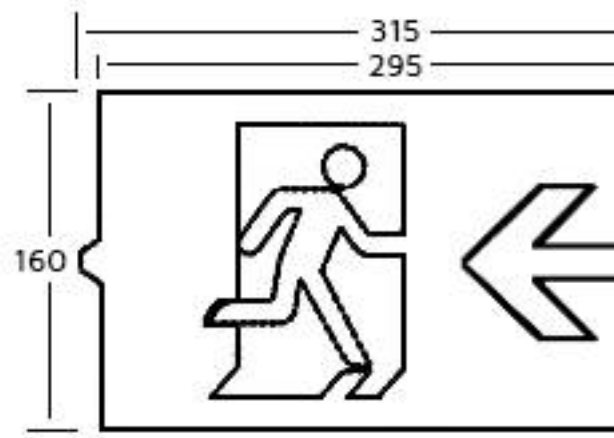

BUCKDEN LEFT ARROW FOR SELF TEST EXIT BOX

NET-61-35-82

Features & Benefits

- Prominent arrow graphics that clearly indicate the direction of the nearest exit, enhancing visibility and guidance during emergencies
- Designed to work seamlessly with self test exit boxes

Key Data

Dimensions

388 x 198 x 2mm

Warranty

5 Years (Registration Required)

NET LED Lighting

Buckingway Business Park, 300 Anderson Road,
Swavesey, Cambridge, CB24 4UQ

T: 01223 851505 | sales@netled.co.uk | www.netled.co.uk

ORDER BY 6PM

FOR NEXT DAY DELIVERY

Technical Specifications

Weight	0.15Kg
Manufacturer	Foxlux Emergency Lighting
Housing Material	Polycarbonate

Other Options

Description	
NET-61-35-82	Buckden LEFT Arrow for Self Test EXIT Box
NET-61-35-83	Buckden RIGHT Arrow for Self Test EXIT Box
NET-61-35-84	Buckden DOWN Arrow for Self Test EXIT Box