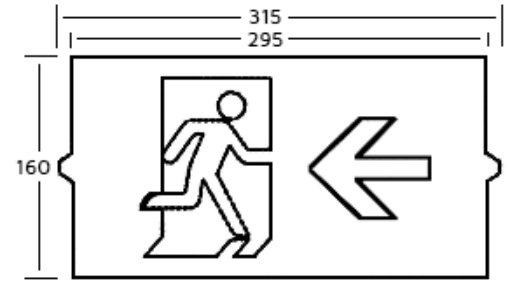

ORDER BY 6PM
FOR NEXT DAY DELIVERY

Technical Specifications

Manufacturer

Foxlux Emergency Lighting

Other Options

Description	
NET-61-35-82	Buckden LEFT Arrow for Self Test EXIT Box
NET-61-35-83	Buckden RIGHT Arrow for Self Test EXIT Box
NET-61-35-84	Buckden DOWN Arrow for Self Test EXIT Box