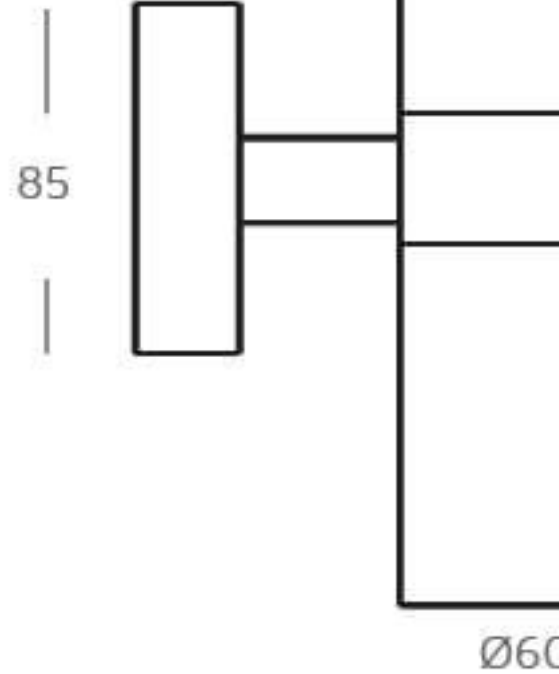

Key Data

Power	Max 2 x 5W (Lamps Excluded)
IP Rating	IP54
Dimensions	93 x 60 x 163mm
Warranty	3 Years

Compatible Accessories

NET-40-07-02	LG GU10 LED Lamp 4.3W 2700K
--------------	-----------------------------

Input Voltage (AC)	220-240V
Total Circuit Power (W)	Max 2 x 5W (Lamps Excluded)
Electrical Class	1
Dimmable	Dependent on lamp
Operating Temp.	-15°C to +50°C
Weight	0.7Kg
Manufacturer	Kingsway Lighting Ltd.
Housing Colour	Silver
Housing Material	Stainless Steel
Diffuser Material	Tempered Glass