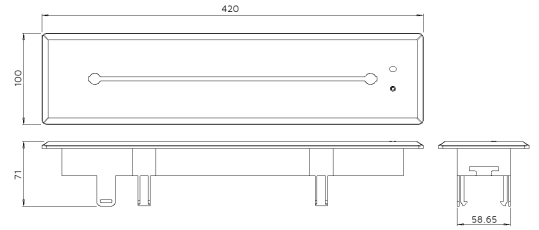

RECESS MOUNT KIT FOR BOURNE MULTI-INSTALLATION DALI EMERGENCY EXIT

NET-51-10-78

Features & Benefits

- Provides a sleek, unobtrusive installation that integrates seamlessly with ceilings or walls
- Specifically designed for use with DALI emergency exit signs
- Ensures the emergency exit sign is securely mounted for clear visibility during emergencies

Key Data

Dimensions

452 x 70 x 378mm

Warranty

5 Years (Registration Required)

NET LED Lighting

Buckingway Business Park, 300 Anderson Road,
Swavesey, Cambridge, CB24 4UQ

T: 01223 851505 | sales@netled.co.uk | www.netled.co.uk

ORDER BY 6PM

FOR NEXT DAY DELIVERY

Technical Specifications

Electrical Class	2
Operating Temp.	0°C - +45°C
Manufacturer	Sealite Co. Ltd.
Product Fixing Method	Ceiling Recessed
Housing Colour	White
Housing Material	Polycarbonate