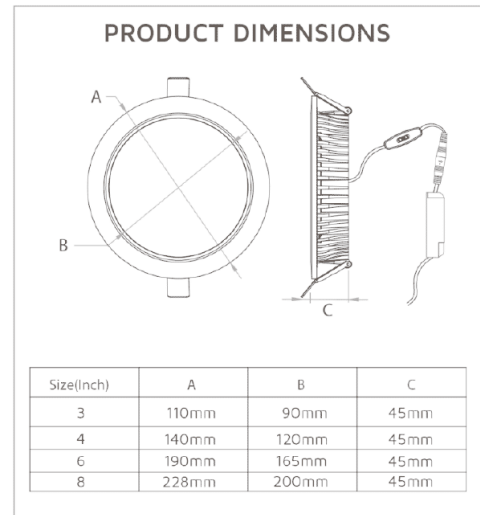

Key Data

Power	7W
Luminous Flux	700lm/750lm/700lm
Colour Temperature	3000K/4000K/5500K
IP Rating	IP65 Front/IP20 Rear
Dimensions	Ø140 x 45mm
Warranty	5 Years (Registration Required)

Compatible Accessories

Input Voltage (AC)	220-240V
Power Factor	>0.5
Luminaire Efficacy	105lm/W
LED Manufacturer	Hongliitronic
LED Type	SMD 2835
No. of LEDs	60
Driver Manufacturer	Tridonic Essence Series
Driver Output Voltage (DC)	23-40V
Total Circuit Power (W)	7W
Electrical Class	3
Colour Rendering	>80 CRI
Lamp Viewing Angle	110°
Dimmable	No
Flicker-Free	Yes
Operating Temp.	0°C to +45°C
Lifespan LM80	50,000 Hours
Diffuser Flammability Rating	TP(a)
UGR Rating	More than 19
Weight	0.37Kg
Manufacturer	CREP Optoelectronics
Cut-Out Size	ø120-130mm
Housing Colour	White
Housing Material	Aluminium