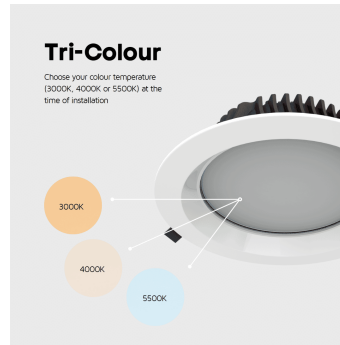

CAXTON DOWNLIGHT TRI-COLOUR 4" 7W TP(A) STANDARD

NET-49-05-72

Features & Benefits

- Ø120-130mm cut out size
- TP(a) flammability-rated diffuser
- Selectable 3000K, 4000K or 5500K colour temperature
- Shatterproof polycarbonate diffuser
- Stainless steel retaining clips
- IP65 rated fascia

Key Data

Power	7W
Luminous Flux	700lm/750lm/700lm
Colour Temperature	3000K/4000K/5500K
IP Rating	IP65 Front/IP20 Rear
Dimensions	Ø140 x 45mm
Warranty	5 Years (Registration Required)

Compatible Accessories