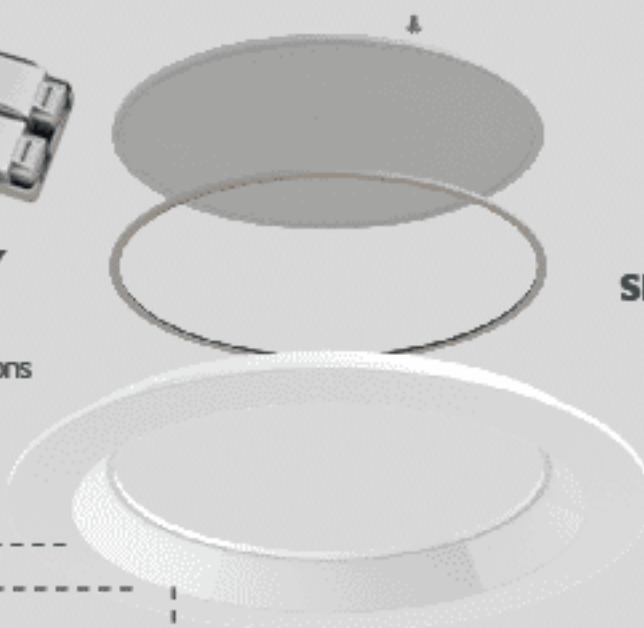

STAINLESS STEEL RETAINING CLIPS

Quick and simple installation
with no need for additional
tools

TRIDONIC DIMMABLE DRIVER

Customise lighting levels and
reduce electricity consumption

Dimmable options only

TP(A) FLAMMABILITY RATED DIFFUSER

Comply with Building Regulations
and prevent flaming particles

IP65 RATED FASCIA

Protect the downlight
from water and dust

SHATTERPROOF POLYCARBONATE DIFFUSER

Designed to prevent
the diffuser shattering into
small, indistinct pieces