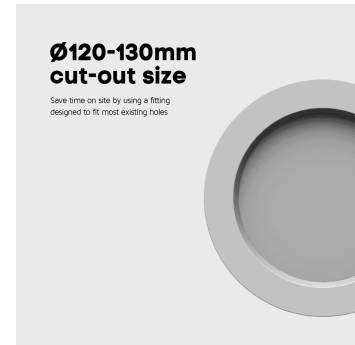

CAXTON DOWNLIGHT TRI-COLOUR 4" 7W TP(A) STANDARD

NET-49-05-72

Features & Benefits

- Ø120-130mm cut out size
- TP(a) flammability-rated diffuser
- Selectable 3000K, 4000K or 5500K colour temperature
- Shatterproof polycarbonate diffuser
- Stainless steel retaining clips
- IP65 rated fascia

Key Data

Power	7W
Luminous Flux	700lm/750lm/700lm
Colour Temperature	3000K/4000K/5500K
IP Rating	IP65 Front/IP20 Rear
Dimensions	Ø140 x 45mm
Warranty	5 Years (Registration Required)

Compatible Accessories

NET LED Lighting

Buckingham Business Park, 300 Anderson Road,
Swavesey, Cambridge, CB24 4UQ

ORDER BY 6PM
FOR NEXT DAY DELIVERY

Ø90-210MM CUT-OUT SIZES

Available in 3", 4", 6" and 8",
these downlights are designed
to fit most existing holes