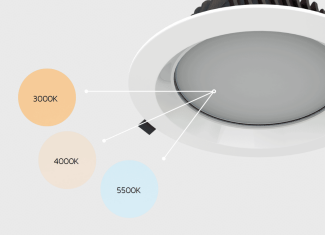

**3 Hour
Emergency
operation**

Tri-Colour

Features & Benefits

- 3H Emergency function
- Ø90-100mm cut out size
- TP(a) flammability-rated diffuser
- Selectable 3000K, 4000K or 5500K colour temperature
- Shatterproof polycarbonate diffuser
- Stainless steel retaining clips

Key Data

Power	5W
Luminous Flux	475lm/500lm/470lm
Colour Temperature	3000K/4000K/5500K
IP Rating	IP65 Front/IP20 Rear
Dimensions	Ø110 x 45mm
Warranty	5 Years (Registration Required)

Compatible Accessories

NET-61-35-13	Buckden Self Test Emergency Kit 3W for Panels and Downlights
NET-42-43-05	Merrytek Ceiling Mount Microwave Sensor

NET LED Lighting

Buckingham Business Park, 300 Anderson Road,
Swavesey, Cambridge, CB24 4UQ

T: 01223 851505 | sales@netled.co.uk | www.netled.co.uk

ORDER BY 6PM
FOR NEXT DAY DELIVERY