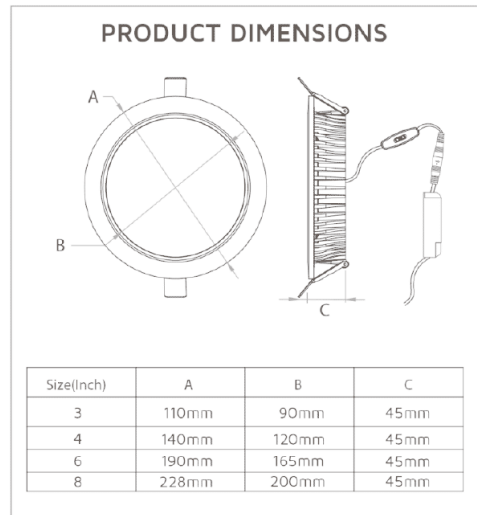

Technical Specifications

Input Voltage (AC)	220-240V
Power Factor	>0.5
Luminaire Efficacy	95lm/W
LED Manufacturer	Hongliitronic
LED Type	SMD 2835
No. of LEDs	48
Driver Manufacturer	Tridonic Essence Series
Driver Output Voltage (DC)	29-42V
Total Circuit Power (W)	5W
Electrical Class	3
Colour Rendering	>80 CRI
Lamp Viewing Angle	100°
Dimmable	No
Flicker-Free	Yes
Operating Temp.	0°C to +45°C
Lifespan LM80	50,000 Hours
Diffuser Flammability Rating	TP(a)
UGR Rating	More than 19
Weight	0.29Kg
Manufacturer	CREP Optoelectronics
Hours Maintained	3H
Luminous Flux Factor	60%
Self Test	No
Cut-Out Size	ø90-100mm
Housing Colour	White
Housing Material	Aluminium
Battery Pack	LiFePO4 3.2V 4.5Ah
Emergency Kit	3 Year Warranty
Emergency Operation	>3H

Other Options

Description

NET-49-05-70	Caxton Downlight Tri-Colour 3" 5W TP(a) Standard
NET-49-05-71	Caxton Downlight Tri-Colour 3" 5W TP(a) Emergency/Self Test

NET LED Lighting

Buckingham Business Park, 300 Anderson Road,
Swavesey, Cambridge, CB24 4UQ

ORDER BY 6PM
FOR NEXT DAY DELIVERY