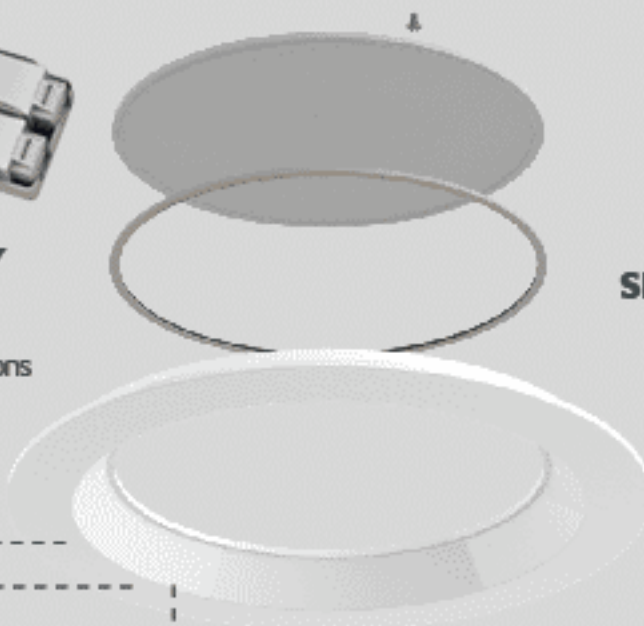

TP(A) FLAMMABILITY RATED DIFFUSER

Comply with Building Regulations
and prevent flaming particles

IP65 RATED FASCIA

Protect the downlight
from water and dust

SHATTERPROOF POLYCARBONATE DIFFUSER

Designed to prevent
the diffuser shattering into
small, indistinct pieces