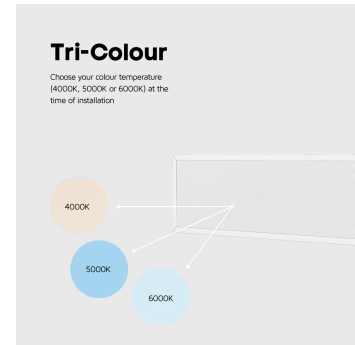

ASHLEY BACKLIT PANEL UGR<19 TRI-COLOUR TP(A) 300X600 18W DIMMABLE

NET-43-03-80

Key Data

Power	18W
Luminous Flux	1800lm-2000lm
Colour Temperature	3000K/4000K/6000K
IP Rating	IP20
Dimensions	295 x 595 x 32mm
Warranty	5 Years (Registration Required)