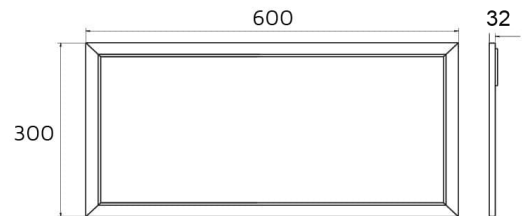

Technical Specifications

Input Voltage (AC)	220-240V
Power Factor	>0.9
Luminaire Efficacy	110lm/W
LED Manufacturer	Hongliitronic
LED Type	SMD 2835
Driver Manufacturer	Tridonic
Driver Output Voltage (DC)	30-42V
Total Circuit Power (W)	18W
Electrical Class	2
Colour Rendering	>80 CRI
Lamp Viewing Angle	120°
Dimmable	Yes
Flicker-Free	Yes
Operating Temp.	0°C to +45°C
Lifespan LM80	50,000 Hours
Diffuser Flammability Rating	TP(a)
UGR Rating	Less than 19
Diffuser/LGP Material	PS
Manufacturer	Sochii Lighting
Frame Colour	White
Hours Maintained	3H
Self Test	Selectable
Battery Pack	LiFePO4
Battery Warranty	2 Year Warranty
Charge Time	24H
Dimming Input Type	Tridonic one4all Dimming - DALI 1 & 2 and switchDIM (Push)
Emergency Kit	3 Year Warranty
Emergency Operation	>3H

Other Options

	Description
NET-43-03-77	Ashley Backlit Panel UGR<19 Tri-Colour TP(a) 300x600 18W Standard
NET-43-03-78	Ashley Backlit Panel UGR<19 Tri-Colour TP(a) 300x600 18W Emergency/Self Test
NET-43-03-79	Ashley Backlit Panel UGR<19 Tri-Colour TP(a) 300x600 18W Dimmable one4all
NET-43-03-80	Ashley Backlit Panel UGR<19 Tri-Colour TP(a) 300x600 18W Dimmable Emergency/Self Test
NET-43-03-81	Ashley Backlit Panel UGR<19 Tri-Colour TP(a) 300x600 18W Dimmable DALI Emergency

NET LED Lighting

Buckingham Business Park, 300 Anderson Road,
Swavesey, Cambridge, CB24 4UQ

ORDER BY 6PM
FOR NEXT DAY DELIVERY