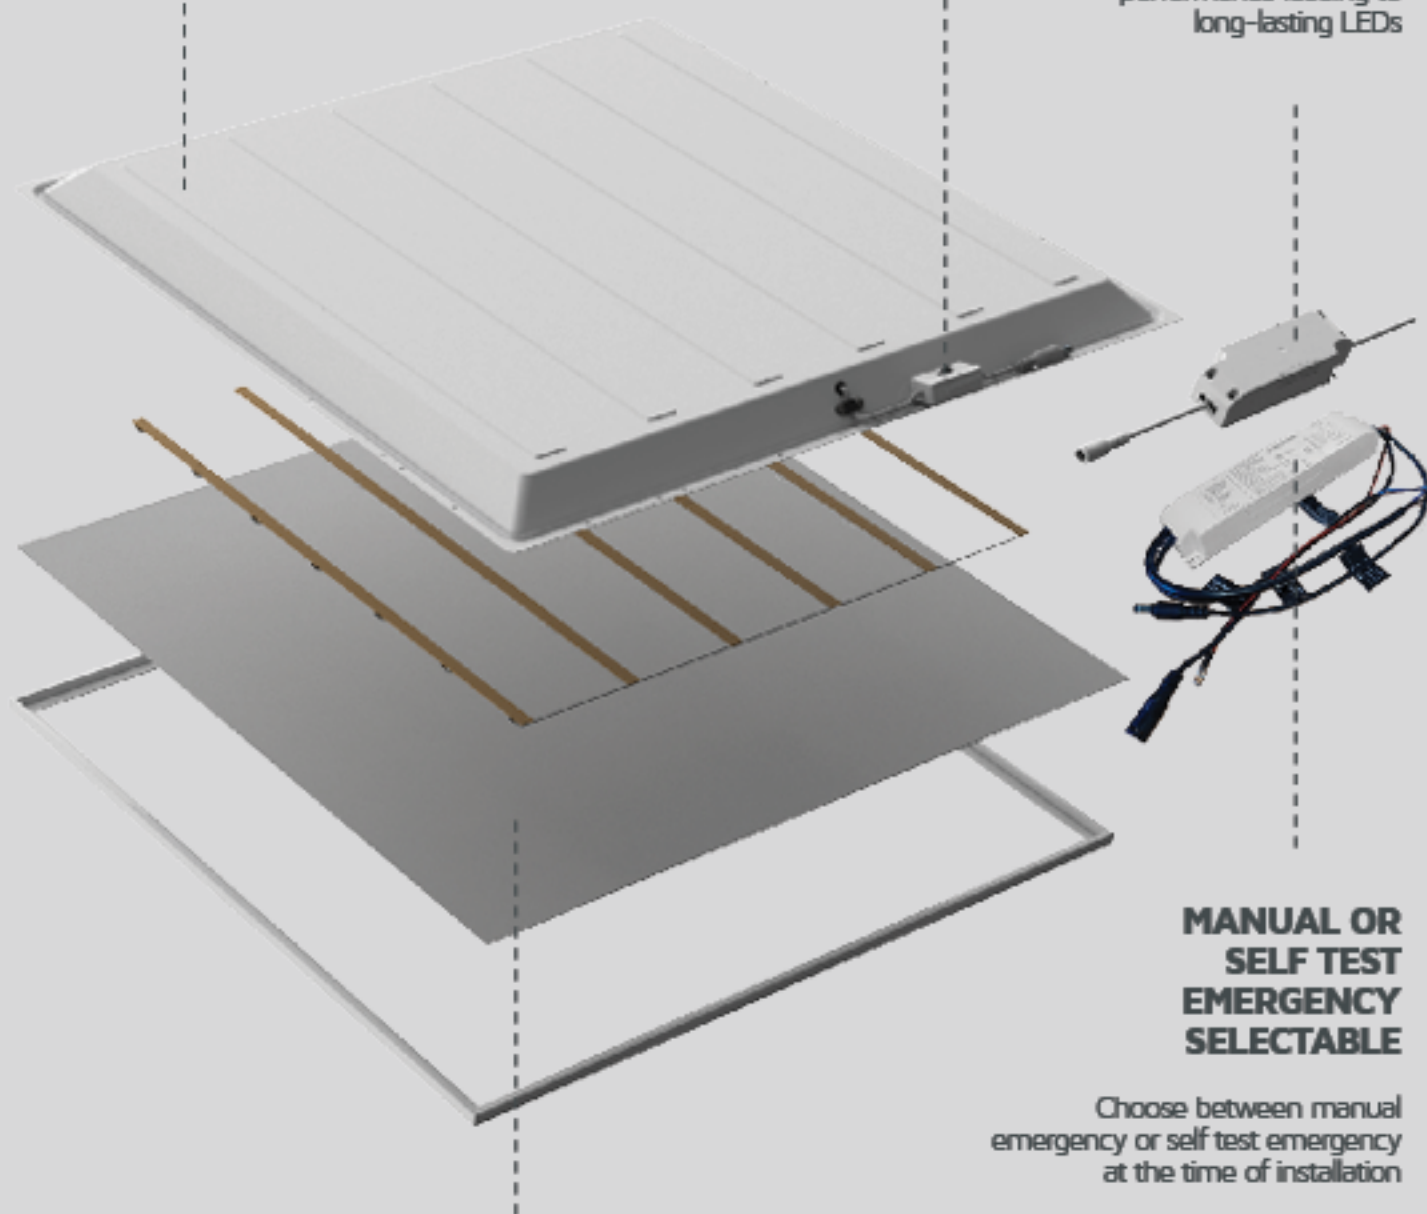

Up to
140
lm/W

BACKLIT DESIGN

Reduce the number of fittings needed with its higher light output and lumen per watt ratio

SELECTABLE COLOUR TEMPERATURE

Choose your colour temperature 4000K, 5000K or 6000K

4K

5K

6K

TRIDONIC DRIVER AS STANDARD

Ensure reliability, durability and performance leading to long-lasting LEDs

MANUAL OR SELF TEST EMERGENCY SELECTABLE

Choose between manual emergency or self test emergency at the time of installation

Emergency options only

LOW GLARE UGR<19 AND TP(A) FLAMMABILITY RATED DIFFUSER

Reduce headaches and comply with Building Regulations