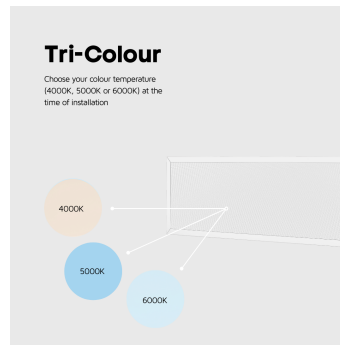

ASHLEY BACKLIT PANEL UGR<19 TRI-COLOUR TP(A) 300X600 18W STANDARD

NET-43-03-77

Key Data

Power	18W
Luminous Flux	1800lm-2000lm
Colour Temperature	3000K/4000K/6000K
IP Rating	IP20
Dimensions	295 x 595 x 32mm
Warranty	5 Years (Registration Required)