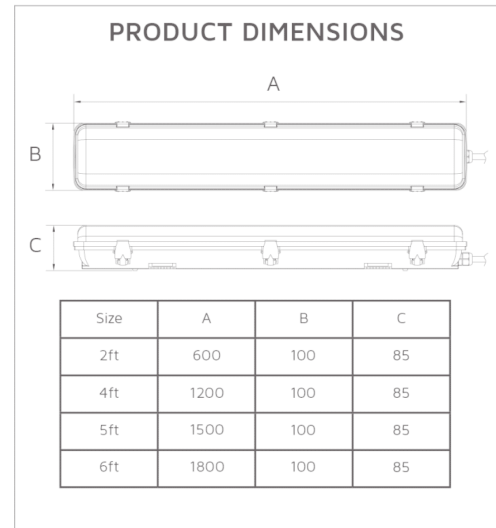

Technical Specifications

Input Voltage (AC)	220-240V
Power Factor	>0.90
Luminaire Efficacy	130lm/W
LED Manufacturer	Jingrui
LED Type	SMD 2835
No. of LEDs	240
Driver Manufacturer	Tridonic Premium Series
Driver Output Voltage (DC)	24-42V
Total Circuit Power (W)	40W
Electrical Class	1
Colour Rendering	>80 CRI
Lamp Viewing Angle	120°
Dimmable	Yes
Flicker-Free	Yes
Operating Temp.	0°C to +45°C
Lifespan LM80	50,000 Hours
UGR Rating	More than 22
Weight	1.700Kg
Manufacturer	Senselight
Fire Rating	V2
Hours Maintained	3H
Luminous Flux Factor	7.5%
Self Test	No
Housing Colour	Grey
Housing Material	Polycarbonate
Battery Pack	LiFePO4 3.2V 4.5Ah
Diffuser Material	Polycarbonate
Dimming Input Type	Tridonic one4all Dimming - DALI 1 & 2 and switchDIM (Push)

Other Options

Description	
Emergency Operation	>3H Hilton NCF Tri-Colour 1200mm (4ft) 24W/40W Standard
Emergency Pack	DALI Addressable Hilton NCF Tri-Colour 1200mm (4ft) 24W/40W Emergency
NET-41-12-04	Hilton NCF Tri-Colour 1200mm (4ft) 24W/40W Self Test Emergency
NET-41-11-20	Hilton NCF Tri-Colour 1200mm (4ft) 40W Dimmable one4all
NET-41-12-09	Hilton NCF Tri-Colour 1200mm (4ft) 40W Dimmable Emergency
NET-41-12-20	Hilton NCF Tri-Colour 1200mm (4ft) 40W Dimmable DALI Emergency
NET-41-11-28	Hilton NCF Tri-Colour 1200mm (4ft) 24W/40W Step Dimming PIR Sensor
NET-41-12-28	Hilton NCF Tri-Colour 1200mm (4ft) 24W/40W Step Dimming PIR Sensor Emergency
NET-41-11-29	Hilton NCF Tri-Colour 1200mm (4ft) 24W/40W Step Dimming Microwave Sensor
NET-41-12-29	Hilton NCF Tri-Colour 1200mm (4ft) 24W/40W Step Dimming Microwave Sensor Emergency

NET LED Lighting

Buckingham Business Park, 300 Anderson Road,
Swavesey, Cambridge, CB24 4UQ

ORDER BY 6PM
FOR NEXT DAY DELIVERY