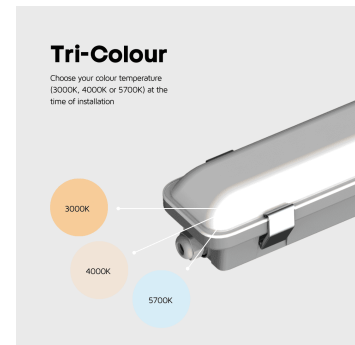

HILTON NCF TRI-COLOUR 1800MM (6FT) 62W/80W SELF TEST EMERGENCY

NET-41-12-13

Features & Benefits

- Self Test Emergency function
- Flicker-free, 0-10V dimmable driver as standard
- Selectable power setting 62W or 80W
- Selectable colour temperature 3000K, 4000K or 5700K
- Diffuser comes with built-in LEDs
- Tamper-proof fixings

Key Data

Power	62W/80W
Luminous Flux	8060lm/10400lm
Colour Temperature	3000K/4000K/5700K
IP Rating	IP65
IK Rating	IK08
Dimensions	1840 x 100 x 85mm
Warranty	5 Years (Registration Required)

Compatible Accessories