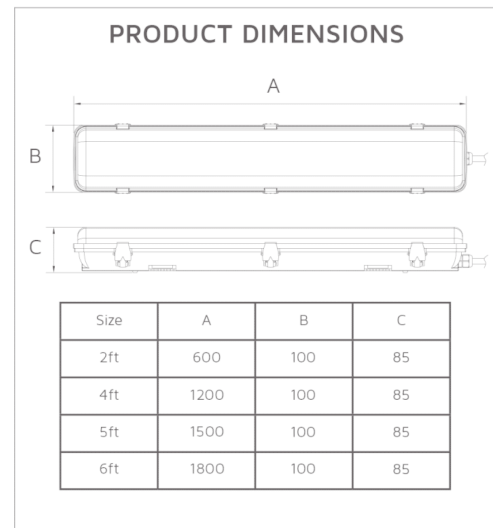

Technical Specifications

Input Voltage (AC)	220-240V
Power Factor	>0.90
Luminaire Efficacy	130lm/W
LED Manufacturer	Jingrui
LED Type	SMD 2835
No. of LEDs	480
Driver Manufacturer	BOKE
Driver Output Voltage (DC)	24-42V
Total Circuit Power (W)	62W/80W
Electrical Class	1
Colour Rendering	>80 CRI
Lamp Viewing Angle	120°
Dimmable	No
Flicker-Free	Yes
Operating Temp.	0°C to +45°C
Lifespan LM80	50,000 Hours
UGR Rating	More than 22
Weight	2.740Kg
Manufacturer	Senselight
Fire Rating	V2
Hours Maintained	3H
Self Test	Yes
Housing Colour	Grey
Housing Material	Polycarbonate
Battery Pack	LiFePO4
Diffuser Material	Polycarbonate
Dimming Input Type	0-10V as Standard
Emergency Kit	3 Year Warranty
Emergency Operation	>3H

Other Options

	Description
NET-41-11-11	Hilton NCF Tri-Colour 1800mm (6ft) 62W/80W Standard
NET-41-12-11	Hilton NCF Tri-Colour 1800mm (6ft) 62W/80W Emergency
NET-41-12-13	Hilton NCF Tri-Colour 1800mm (6ft) 62W/80W Self Test Emergency
NET-41-11-21	Hilton NCF Tri-Colour 1800mm (6ft) 80W Dimmable one4all
NET-41-12-15	Hilton NCF Tri-Colour 1800mm (6ft) 80W Dimmable Emergency
NET-41-12-21	Hilton NCF Tri-Colour 1800mm (6ft) 80W Dimmable DALI Emergency
NET-41-11-67	Hilton NCF Tri-Colour 1800mm (6ft) 62W/80W Step Dimming PIR Sensor
NET-41-12-67	Hilton NCF Tri-Colour 1800mm (6ft) 62W/80W Step Dimming PIR Sensor Emergency
NET-41-11-89	Hilton NCF Tri-Colour 1800mm (6ft) 62W/80W Step Dimming Microwave Sensor
NET-41-12-89	Hilton NCF Tri-Colour 1800mm (6ft) 62W/80W Step Dimming Microwave Sensor Emergency

NET LED Lighting

Buckingham Business Park, 300 Anderson Road,
Swavesey, Cambridge, CB24 4UQ

ORDER BY 6PM
FOR NEXT DAY DELIVERY