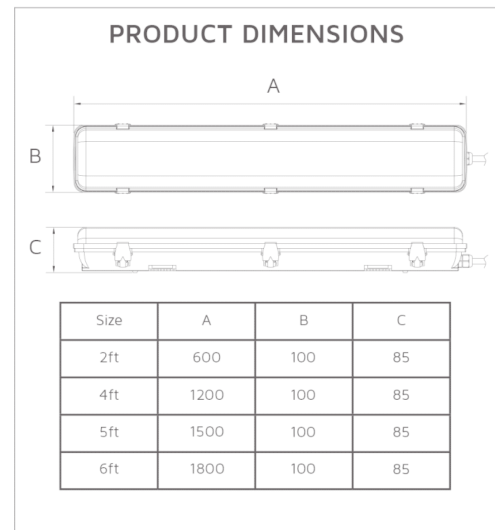

Technical Specifications

Input Voltage (AC)	220-240V
Power Factor	>0.90
Luminaire Efficacy	130lm/W
LED Manufacturer	Jingrui
LED Type	SMD 2835
No. of LEDs	360
Driver Manufacturer	BOKE
Driver Output Voltage (DC)	24-42V
Total Circuit Power (W)	48W/60W
Electrical Class	1
Colour Rendering	>80 CRI
Lamp Viewing Angle	120°
Dimmable	No
Flicker-Free	Yes
Operating Temp.	0°C to +45°C
Lifespan LM80	50,000 Hours
UGR Rating	More than 22
Weight	2.220Kg
Manufacturer	Senselight
Fire Rating	V2
Hours Maintained	3H
Self Test	Yes
Housing Colour	Grey
Housing Material	Polycarbonate
Battery Pack	LiFePO4
Diffuser Material	Polycarbonate
Dimming Input Type	0-10V as Standard
Emergency Kit	3 Year Warranty
Emergency Operation	>3H

Other Options
Emergency Operation

Description	
NET-41-11-05	Hilton NCF Tri-Colour 1500mm (5ft) 48W/60W Standard
NET-41-12-05	Hilton NCF Tri-Colour 1500mm (5ft) 48W/60W Emergency
NET-41-12-06	Hilton NCF Tri-Colour 1500mm (5ft) 48W/60W Self Test Emergency
NET-41-11-12	Hilton NCF Tri-Colour 1500mm (5ft) 60W Dimmable one4all
NET-41-12-12	Hilton NCF Tri-Colour 1500mm (5ft) 60W Dimmable Emergency
NET-41-11-90	Hilton NCF Tri-Colour 1500mm (5ft) 60W Dimmable DALI Emergency
NET-41-11-60	Hilton NCF Tri-Colour 1500mm (5ft) 48W/60W Step Dimming PIR Sensor
NET-41-12-60	Hilton NCF Tri-Colour 1500mm (5ft) 48W/60W Step Dimming PIR Sensor Emergency

NET LED Lighting

Buckingham Business Park, 300 Anderson Road,
Swavesey, Cambridge, CB24 4UQ

ORDER BY 6PM
FOR NEXT DAY DELIVERY

T: 01223 851505 | sales@netled.co.uk | www.netled.co.uk