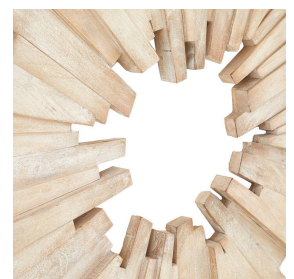

COSMO PLAQUE

WPI02
Sandblasted
Limewash
H: 40.5 IN
W: 44.5 IN
Dia: 44.5 IN

A sandblasted round of lime-washed mango wood adds an explosive impact to any wall. Crafted with a stacked sunburst shape to add dimension and laminated for durability, this chic accessory can be displayed all four ways. A D-ring attachment assures secure hanging. Finish will vary.